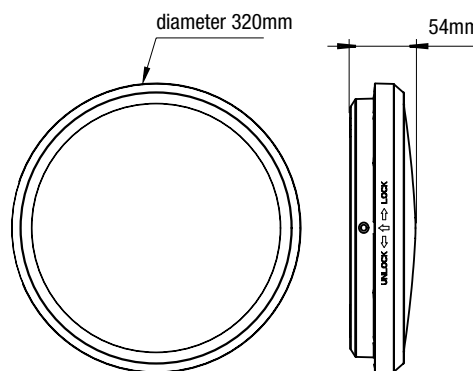

Replacement
Warranty*

28W 320MM TRICOLOUR LED CEILING OYSTER LIGHT

TLEO34528WD

**IP54
WEATHERPROOF
RESISTANT**

The Eclipse II surface mounted LED ceiling light has been superbly designed to the highest of standards, making it ideal for commercial or residential use. This light features a 28W Tricolour SMD LED light that is encased with a toughened opal acrylic diffuser, providing excellent light distribution.

INCLUDES

Lamp cover, main body, mount screws, & sealing ring

DIMENSIONS

Aust/NZ Approval No.
SAA192464

TLEO34528WD

28W 270MM TRICOLOUR LED CEILING OYSTER LIGHT

FEATURES

- Surface mounted LED ceiling light
- Ideal for commercial or residential use
- Vandal resistant with secure lockable lens cover
- Select either 3000k, 4000k, or 5000k light colour temperature setting
- Toughened opal acrylic diffuser
- IP54 weather resistant
- Dimmable to 10% with a trailing edge dimmer

SPECIFICATIONS

Model name	Eclipse II
Model number	TLEO34528WD
Power (wattage)	28W
Voltage	220v – 240v
Current (mA)	115mA
Switchable Tricolour lumens	3000k-2100lm 4000k-2300lm 5000k-2150lm
Colour temperature	3000k / 4000k / 5000k
LED light beam angle	110°
Dimmable	To 10% with a trailing edge dimmer
Product size (mm)	Dia 320mm x 54mm
Material	Toughened opal acrylic diffuser
LED type	SMD LED
CRI	≥80
Approximate lamp life	25000hrs
Weather resistance rating	IP54

SHIPPING

Packaging size	328 x 328 x 64mm
Gross weight	11.2kg
Carton qty	8

AVAILABLE IN WHITE

White

Model	Colour	Barcode
<input type="checkbox"/> TLEO34528WD	White	 9312375506201