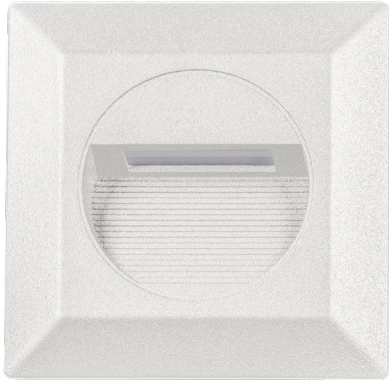

## 3W STEP LIGHT TRICOLOUR LED

### Model Numbers

MLXQ3453W - White

MLXQ3453M - Matt Black

### Features

- Modern and robust designed for a wide range of applications both indoor and outdoor
- Ideal lighting solution for areas around the house, pathways and stairs areas
- IP54 rated recessed step light
- Glare free and indirect lighting
- Powder coated aluminium and polycarbonate housing, glass light lens