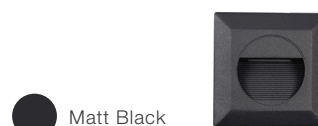

Matt Black

Model	Colour	Barcode
MLXQ3453W	White	9 312375 510628

Model	Colour	Barcode
MLXQ3453M	Matt Black	9 312375 510611