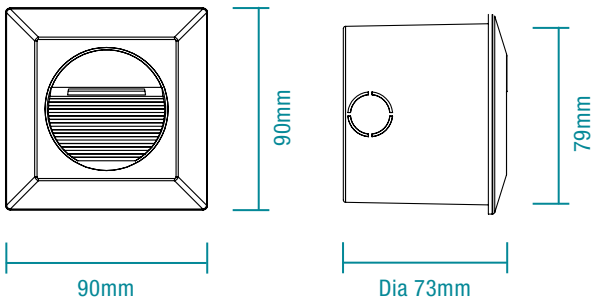

## DIMENSIONS

Aust/NZ Approval No.

### SHIPPING

Model Numbers	Carton Size			Carton Quantity	Carton Gross Weight (Kg)
	H (mm)	W (mm)	L (mm)		
MLXQ3453W	95	95	85	30	
MLXQ3453M	95	95	85	30	