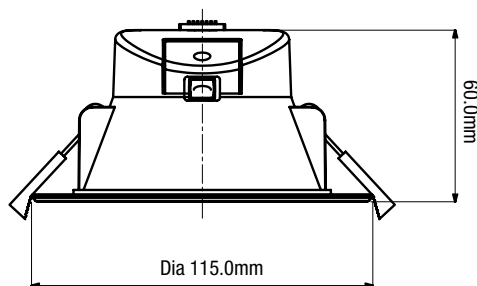

DIMENSIONS

9W DIMMABLE TRICOLOUR LED FLUSH DOWNLIGHT KIT

FEATURES

- 2 year replacement warranty
- Tricolour switchable between warm white (3000K), neutral white (4000K) and cool white (5000K)
- Suitable for new or retro-fit installations with a standard 90mm hole cut out size
- Dimmable integrated LED driver, compatible with Martec trailing edge dimmers MTD350VAR and MTD350VAP
- Rated for IC-4 and IC-F abutted and covered usage to allow for covering with thermal insulation
- SAA approved with integrated driver
- *35,000hrs @25°C ambient (when covered with thermal insulation)

SPECIFICATIONS

Model name	Vito
Model number	TLVD3459WD
Power wattage	9W
Input voltage	220-240V~50Hz
Housing	Plastic with aluminium body and PC diffuser
CRI	≥80
Beam angle	100°
Tricolour	3000K, 4000K, 5000K
Lumens	780lm/880lm/820lm
Class	Class II
Hole out size	Dia 90mm

SHIPPING

Packaging size	L495mm x W375mm x H325mm
Carton quantity	48 pcs
Gross weight	11.50kg

AVAILABLE COLOURS

Matt White

Model	Colour	Barcode
TLVD3459WD	Matt White	