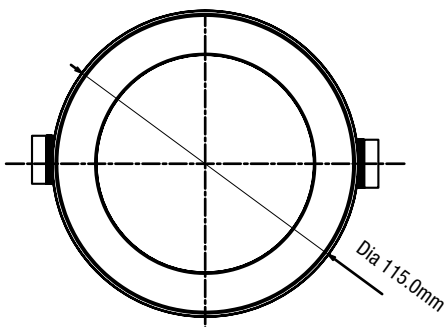

Replacement
Warranty

**9W DIMMABLE TRICOLOUR
LED FLUSH DOWNLIGHT KIT
TLVD3459WD**

Ideal for
residential
installation

- Tricolour switchable between warm white (3000K), neutral white (4000K) and cool white (5000K)
- Suitable for new or retro-fit installations with a standard 90mm hole cut out size
- Dimmable integrated LED driver, compatible with Martec trailing edge dimmers MTD350VAR and MTD350VAP
- Rated for IC-4 and IC-F abutted and covered usage to allow for covering with thermal insulation

Tricolour

Light Output

Dimmable

IP
Rating

LED Lifetime

IC-Rated

IC-Rated

Cutout Size

DIMENSIONS

9W DIMMABLE TRICOLOUR LED FLUSH DOWNLIGHT KIT

FEATURES

- 2 year replacement warranty
- Tricolour switchable between warm white (3000K), neutral white (4000K) and cool white (5000K)
- Suitable for new or retro-fit installations with a standard 90mm hole cut out size
- Dimmable integrated LED driver, compatible with Martec trailing edge dimmers MTD350VAR and MTD350VAP
- Rated for IC-4 and IC-F abutted and covered usage to allow for covering with thermal insulation
- SAA approved with integrated driver
- *35,000hrs @25°C ambient (when covered with thermal insulation)

SPECIFICATIONS

Model name	Vito
Model number	TLVD3459WD
Power wattage	9W
Input voltage	220-240V~50Hz
Housing	Plastic with aluminium body and PC diffuser
CRI	≥80
Beam angle	100°
Tricolour	3000K, 4000K, 5000K
Lumens	780lm/880lm/820lm
Class	Class II
Hole out size	Dia 90mm