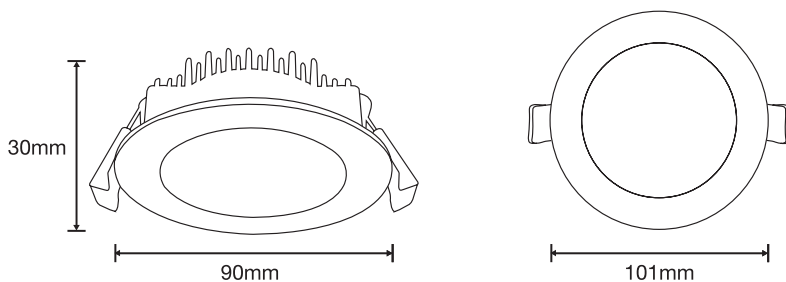

- Ideal for new or retro-fit installations with a standard 90mm hole cut-out
- Matt white housing with frost white diffuser
- Flush frame design for a seamless look
- IP44 rated - front fascia ONLY
- IC-4 and IC-F rated - can be safely covered and abutted to building insulation
- SAA approved with integrated LED driver

Tricolour

Light Output

Cutout Size

Dimmable

IP Rating

LED Lifetime

IC-Rated

IC-Rated

**DIMENSIONS**

### SHIPPING

<b>Packaging size</b>	L605mm x W366mm x H210mm
<b>Carton quantity</b>	30 pcs
<b>Gross weight</b>	11.50kg