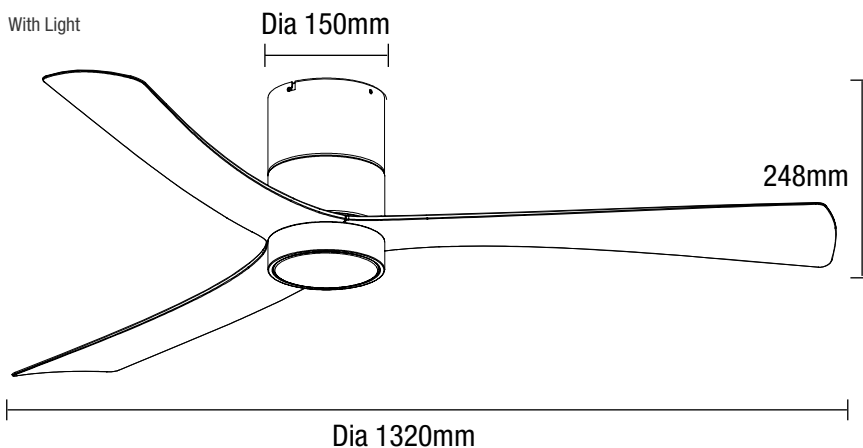

35W 1320MM (52") DC CEILING FAN TRICOLOUR LED LIGHT 3 ABS BLADES WITH REMOTE CONTROL

Model Numbers

MMDC1333MMR
MMDC1333WSR

Features

- Brushless quiet and efficient 35W DC motor
- Low profile designed ideal for indoor and covered outdoor applications
- Metal body and canopy with 3 ABS blades
- Air movement up to 14,200m³/hr
- Blade pitch 12°
- Must be installed on flat level surface
- Fully reversible for summer and winter mode from remote control
- Supplied with 5 speed remote control and timer with up to 8 hour timer control mode
- 15W tricolour LED with 3 step switch dimming
- Switchable colour temperature between 3000K, 4000K & 5000K

DIMENSIONS

35W 1320MM (52") DC CEILING FAN TRICOLOUR LED LIGHT 3 ABS BLADES WITH REMOTE CONTROL

PACKAGING

SPECIFICATIONS

Model Name	METRO
Model Numbers	MMDC1333MMR Matt Black MMDC1333WSR White Satin
Air Movement m³/hr	14,200m ³ /hr
Motor	DC
Power Wattage	35W
Voltage	220-240V 50Hz
Materials / Blade	Metal body and canopy with ABS blades
Number of Blades	3
Blade Pitch	12°
Hangsure Canopy	Zero Degree - must be installed on flat level surface
Lighting Wattage / Type	15W LED
Colour Temperature	3000K / 4000K / 5000K
Lumens Output	1450lm / 1650lm / 1600lm
Rated Lifetime	35,000 hours @ Ta25°C
Dimmable	3 step dimming
Control	Supplied with 5 speed remote control and timer

SHIPPING

Packaging Size	210(H) x 185(W) x 660(L)mm (MMDC1333MMR) 210(H) x 185(W) x 660(L)mm (MMDC1333WSR)
Carton Quantity	1
Gross Weight	6Kg (MMDC1333MMR) 6Kg (MMDC1333WSR)

AVAILABLE COLOURS

Model	Colour	Barcode
MMDC1333MMR	Matt Black	9 312375 507796
MMDC1333WSR	White Satin	9 312375 507789