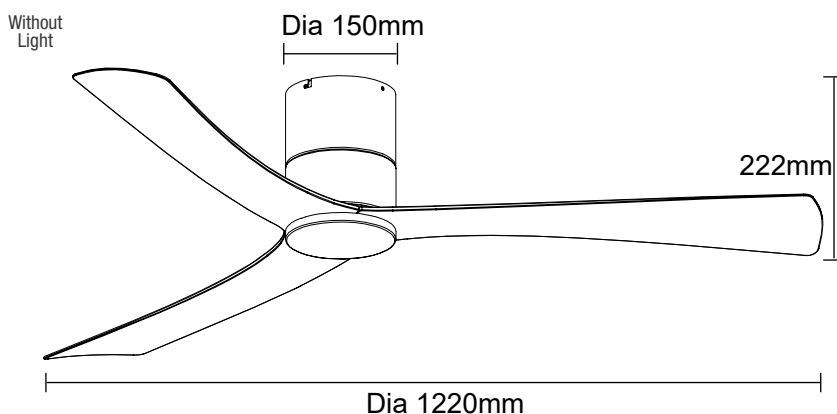

**35W 1320MM (52") DC CEILING FAN
3 ABS BLADES WITH REMOTE CONTROL**

Model Numbers

MMDC133MMR
MMDC133WSR

Features

- Brushless quiet and efficient 35W DC motor
- Low profile designed ideal for indoor and covered outdoor applications
- Metal body and canopy with 3 ABS blades
- Air movement up to 14,200m³/hr
- Blade pitch 12°
- Must be installed on flat level surface
- Fully reversible for summer and winter mode from remote control
- Supplied with 5 speed remote control and timer with up to 8 hour timer control mode

Warranty

DC Motor

Airflow Capacity
14,200m³/hr

Summer/Winter
Reverse
Function

Blade Pitch

Indoor Cover
Outdoor Use

DIMENSIONS

Aust/NZ Approval No.
SAA-211900-EA

35W 1320MM (52") DC CEILING FAN 3 ABS BLADES WITH REMOTE CONTROL

PACKAGING

SPECIFICATIONS

Model Name	METRO
Model Numbers	MMDC133MMR Matt Black MMDC133WSR White Satin
Air Movement m³/hr	14,200m ³ /hr
Motor	DC
Power Wattage	35W
Voltage	220-240V 50Hz
Materials / Blade	Metal body and canopy with ABS blades
Number of Blades	3
Blade Pitch	12°
Hangsure Canopy	Zero Degree - must be installed on flat level surface
Control	Supplied with 5 speed remote control and timer

SHIPPING

Packaging Size	210(H) x 185(W) x 660(L)mm (MMDC133MMR) 210(H) x 185(W) x 660(L)mm (MMDC133WSR)
Carton Quantity	1
Gross Weight	5.7Kg (MMDC133MMR) 5.7Kg (MMDC133WSR)

AVAILABLE COLOURS

Model	Colour	Barcode
MMDC133MMR	Matt Black	9 312375 507772
MMDC133WSR	White Satin	9 312375 507765