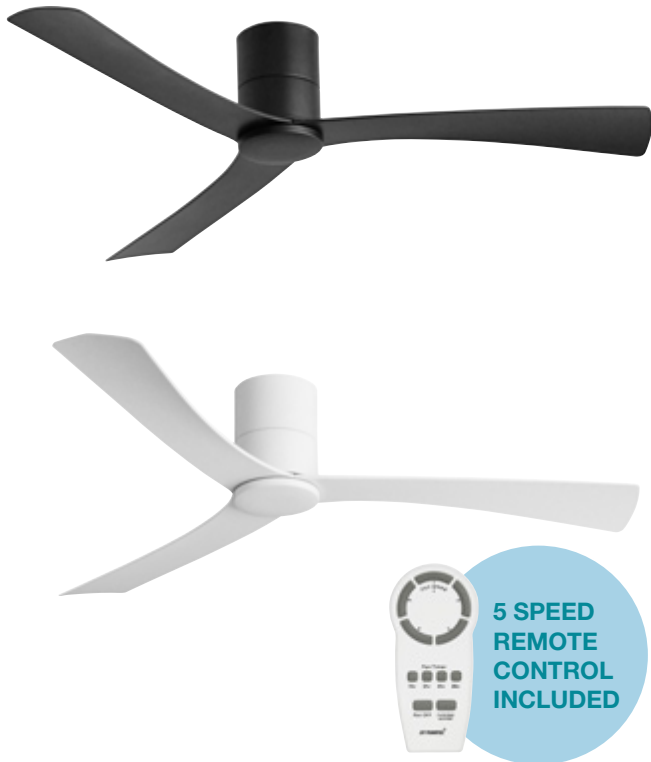

**35W 1320MM (52") DC CEILING FAN
3 ABS BLADES WITH REMOTE CONTROL**

Model Numbers

MMDC133MMR
MMDC133WSR

Features

- Brushless quiet and efficient 35W DC motor
- Low profile designed ideal for indoor and covered outdoor applications
- Metal body and canopy with 3 ABS blades
- Air movement up to 14,200m³/hr
- Blade pitch 12°
- Must be installed on flat level surface
- Fully reversible for summer and winter mode from remote control
- Supplied with 5 speed remote control and timer with up to 8 hour timer control mode

Warranty

DC Motor

Airflow Capacity
14,200m³/hr

Summer/Winter
Reverse
Function

Blade Pitch

Indoor Cover
Outdoor Use

DIMENSIONS

Aust/NZ Approval No.
SAA-211900-EA

35W 1320MM (52") DC CEILING FAN 3 ABS BLADES WITH REMOTE CONTROL

PACKAGING

SPECIFICATIONS

Model Name	METRO
Model Numbers	MMDC133MMR Matt Black MMDC133WSR White Satin
Air Movement m³/hr	14,200m ³ /hr
Motor	DC
Power Wattage	35W
Voltage	220-240V 50Hz
Materials / Blade	Metal body and canopy with ABS blades
Number of Blades	3
Blade Pitch	12°
Hangsure Canopy	Zero Degree - must be installed on flat level surface
Control	Supplied with 5 speed remote control and timer