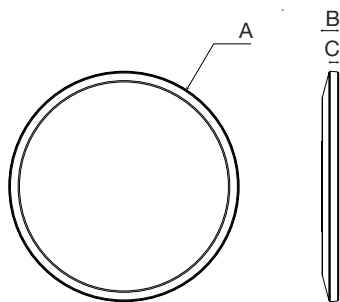

Features

- IP54 Ultra slim aesthetically designed LED ceiling light
- Ideal for residential, apartments and internal applications
- Polycarbonate body with opal diffuser
- Edge lit and dimmable & non-dimmable for sensor model
- Switchable colour temperature 3000K, 4000K and 5000K
- Compatible with Martec® Lighting dimmer MTD350VAP and MTD350VAR (sold separately, non sensor models only)
- Supplied with microwave motion sensor with detection range at 360° up to 4M (sensor model only)

DIMENSIONS

Power Wattage	A	B	C
16W	Dia 210mm	25mm	16mm
18W + 18W Sensor	Dia 280mm	25mm	16mm
24W	Dia 350mm	25mm	16mm
32W	Dia 420mm	25mm	16mm
38W	Dia 500mm	25mm	16mm

16W / 18W / 24W / 32W / 38W TRICOLOUR LED CEILING LIGHT ULTRA SLIM STANDARD & MICROWAVE MOTION SENSOR

SHIPPING

Model Numbers	Carton Size			Carton Quantity	Carton Gross Weight (Kg)
	H (mm)	W (mm)	L (mm)		
MLFO34516WD	140	230	240	4	2.5
MLFO34518WD	135	300	320	4	3
MLFO34518MD	135	300	320	4	3
MLFO34518WS	135	300	320	4	3
MLFO34524WD	135	367	385	4	4
MLFO34524MD	135	367	385	4	4
MLFO34532WD	135	435	460	4	4
MLFO34532MD	135	435	460	4	4
MLFO34538WD	140	520	520	4	5