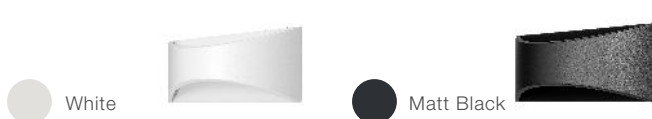

6W / 12W LED WALL LIGHT TRICOLOUR

SHIPPING

Model Numbers	Carton Size			Carton Quantity	Carton Gross Weight (Kg)
	H (mm)	W (mm)	L (mm)		
MLXN3456W	250	220	470	10	7
MLXN3456M	250	220	470	10	7
MLXN34510W	325	280	570	10	8
MLXN34510M	325	280	570	10	8

SPECIFICATIONS

Model Name	Nova
Model Numbers	MLXN3456W - White MLXN3456M - Matt Black MLXN34510W - White MLXN34510M - Matt Black
Power Wattage	6W 12W
Voltage	220-240V 50Hz
Materials / Housing	Powder coated aluminium
Colour Temperature	3000K / 4000K / 5000K
Lumens Output	375lm (MLXN3456W & MLXN3456M) 750lm (MLXN34510W & MLXN34510M)
IP Rating	IP54
Beam Angle	150°
CRI	Ra>80
Rated Lifetime	30,000 hours @ Ta25°C

INSTALLATION

Installation	By licensed electrician only
Warranty	2 year replacement warranty

*For further information regarding warranty terms and conditions, please refer to enclosed warranty statement.
Warranty is void unless installed by a licensed electrician.

AVAILABLE COLOURS

Model	Colour	Barcode
MLXN3456W	White	
MLXN3456M	Matt Black