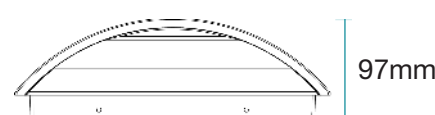

12 W

Aust/NZ Approval No.
SAA No. GMA-514153

6W / 12W LED WALL LIGHT TRICOLOUR

SHIPPING

Model Numbers	Carton Size			Carton Quantity	Carton Gross Weight (Kg)
	H (mm)	W (mm)	L (mm)		
MLXN3456W	250	220	470	10	7
MLXN3456M	250	220	470	10	7
MLXN34510W	325	280	570	10	8
MLXN34510M	325	280	570	10	8

SPECIFICATIONS

Model Name	Nova
Model Numbers	MLXN3456W - White MLXN3456M - Matt Black MLXN34510W - White MLXN34510M - Matt Black
Power Wattage	6W 12W
Voltage	220-240V 50Hz
Materials / Housing	Powder coated aluminium
Colour Temperature	3000K / 4000K / 5000K
Lumens Output	375lm (MLXN3456W & MLXN3456M) 750lm (MLXN34510W & MLXN34510M)
IP Rating	IP54
Beam Angle	150°
CRI	Ra>80
Rated Lifetime	30,000 hours @ Ta25°C