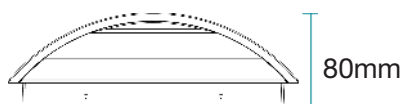

DIMENSIONS

6 W

12 W

Aust/NZ Approval No.
SAA No. GMA-514153