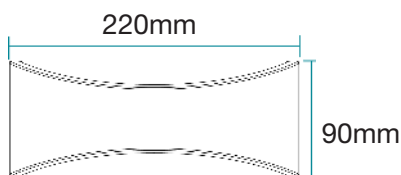

12 W

Aust/NZ Approval No.
SAA No. GMA-514153

6W / 12W LED WALL LIGHT TRICOLOUR

SHIPPING

Model Numbers	Carton Size			Carton Quantity	Carton Gross Weight (Kg)
	H (mm)	W (mm)	L (mm)		
MLXN3456W	250	220	470	10	7
MLXN3456M	250	220	470	10	7
MLXN34510W	325	280	570	10	8
MLXN34510M	325	280	570	10	8

SPECIFICATIONS

Model Name	Nova
Model Numbers	MLXN3456W - White MLXN3456M - Matt Black MLXN34510W - White MLXN34510M - Matt Black
Power Wattage	6W 12W
Voltage	220-240V 50Hz
Materials / Housing	Powder coated aluminium
Colour Temperature	3000K / 4000K / 5000K
Lumens Output	375lm (MLXN3456W & MLXN3456M) 750lm (MLXN34510W & MLXN34510M)
IP Rating	IP54
Beam Angle	150°
CRI	Ra>80
Rated Lifetime	30,000 hours @ Ta25°C