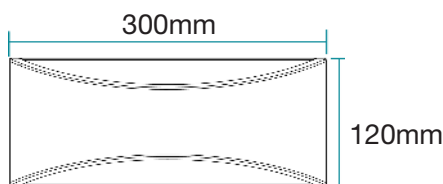

12 W

Aust/NZ Approval No.
SAA No. GMA-514153

6W / 12W LED WALL LIGHT TRICOLOUR

SHIPPING

Model Numbers	Carton Size			Carton Quantity	Carton Gross Weight (Kg)
	H (mm)	W (mm)	L (mm)		
MLXN3456W	250	220	470	10	7
MLXN3456M	250	220	470	10	7
MLXN34510W	325	280	570	10	8
MLXN34510M	325	280	570	10	8

SPECIFICATIONS

Model Name	Nova
Model Numbers	MLXN3456W - White MLXN3456M - Matt Black MLXN34510W - White MLXN34510M - Matt Black
Power Wattage	6W 12W
Voltage	220-240V 50Hz
Materials / Housing	Powder coated aluminium
Colour Temperature	3000K / 4000K / 5000K
Lumens Output	375lm (MLXN3456W & MLXN3456M) 750lm (MLXN34510W & MLXN34510M)
IP Rating	IP54
Beam Angle	150°
CRI	Ra>80
Rated Lifetime	30,000 hours @ Ta25°C