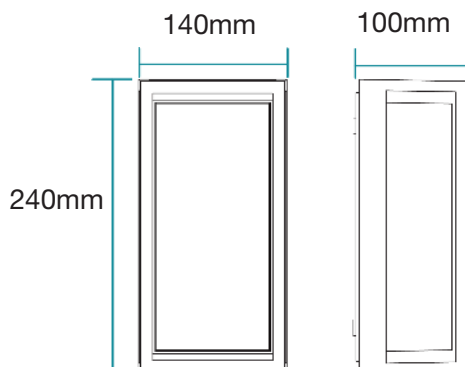

Aust/NZ Approval No.
SAA No. GMA-514153

12W LED WALL LIGHT TRICOLOUR

SHIPPING

Model Numbers	Carton Size			Carton Quantity	Carton Gross Weight (Kg)
	H (mm)	W (mm)	L (mm)		
MLXC34512W	360	320	320	4	7
MLXC34512M	360	320	320	4	7

SPECIFICATIONS

Model Name	Crew
Model Numbers	MLXC34512W - White MLXC34512M - Matt Black
Power Wattage	12W
Voltage	220-240V 50Hz
Materials / Housing	Aluminium
Colour Temperature	3000K / 4000K / 5000K
Lumens Output	980lm
IP Rating	IP65
Beam Angle	N/A
CRI	Ra>80
Rated Lifetime	30,000 hours @ Ta25°C