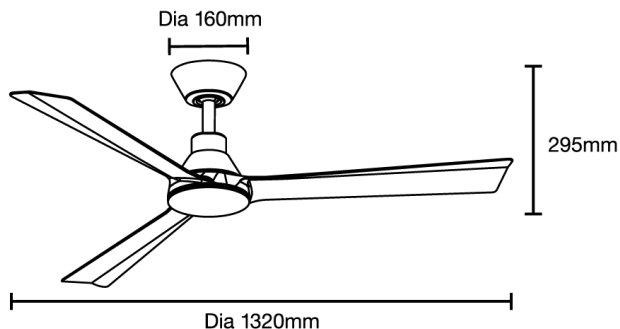

33W 1320MM (52") SMART DC CEILING FAN 3 ABS BLADES WITH WIFI REMOTE CONTROL

SPECIFICATIONS

Model Name	Riviera DC
Model Numbers	MRDC133W Matt White MRDC133M Matt Black MRDC133ACH* Antique Bronze/ Charcoal*
Power Wattage / Motor	33W DC
Voltage / Frequency	220-240Va.c. 50-60Hz
Air Movement (m³/hr)	
Maximum RPM	Up to 220 RPM
Airflow Efficiency	Up to 369m³/hr per watt
Speed 6 (Highest)	12,000m³/hr
Speed 5	10,000m³/hr
Speed 4	8,000m³/hr
Speed 3	6,000m³/hr
Speed 2	4,000m³/hr
Speed 1 (Lowest)	2,000m³/hr
Materials / Blade	ABS blade
Number of Blades	3
Blade Pitch	13°
Hangsure Canopy	10°
Lighting Wattage / Type	N/A
Colour Temperature	N/A
Lumens Output	N/A
Rated Lifetime	N/A
Dimmable	N/A

REMOTE CONTROL

Control	
Light	N/A
CCT	N/A
Fan	Off only
Fan Speed Setting	6
Other Features	Summer/winter reverse mode Breeze mode Sleep mode
Timer	Off only - 1hr, 4hr or 8hr
Power	1 x A23 12V batteries (supplied)
Size	145 x 42mm
Radio Frequency	433Mhz

SHIPPING

Model Numbers	Carton Size			Carton Quantity	Carton Gross Weight (Kg)
	H (mm)	W (mm)	L (mm)		
MRDC133W	248	220	680	1	7
MRDC133M	248	220	680	1	7
MRDC133ACH	248	220	680	1	7

INSTALLATION

Installation	By licensed electrician only
Warranty	6* year warranty (*3 year in-home + additional 3 year replacement on the motor only)

DIMENSIONS

* Product must be installed by licensed electrician if not warranty will be void. Visit website for further information regarding warranty terms and conditions. Specification and imagery subject to change without prior notice. Last updated Sept 2023.

Aust/NZ Approval No.
GMA-517681-EA