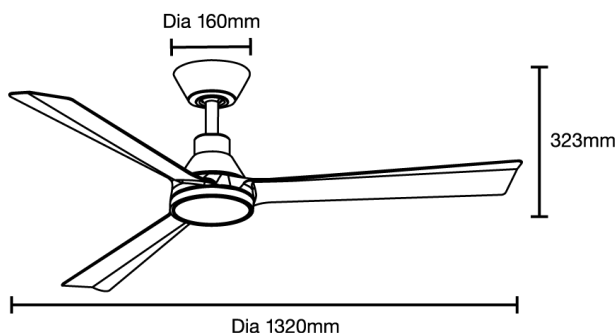

33W 1320MM (52") SMART DC CEILING FAN 3 ABS BLADES WITH WIFI REMOTE CONTROL + LED LIGHT

SPECIFICATIONS

Model Name	Riviera DC
Model Numbers	MRDC1333W Matt White MRDC1333M Matt Black MRDC1333ACH* Antique Bronze/ Charcoal*
Power Wattage / Motor	33W DC
Voltage / Frequency	220-240Va.c. 50-60Hz
Air Movement (m³/hr)	
Maximum RPM	Up to 220 RPM
Airflow Efficiency	Up to 369m³/hr per watt
Speed 6 (Highest)	12,000m³/hr
Speed 5	10,000m³/hr
Speed 4	8,000m³/hr
Speed 3	6,000m³/hr
Speed 2	4,000m³/hr
Speed 1 (Lowest)	2,000m³/hr
Materials / Blade	ABS blade
Number of Blades	3
Blade Pitch	13°
Hangsure Canopy	10°
Lighting Wattage / Type	18W LED
Colour Temperature	2700K to 6000K
Lumens Output	Up to 2120lm
Rated Lifetime	35,000 hours @ Ta25°C
Dimmable	Variable dimming

REMOTE CONTROL

Control	
Light	On/off
CCT	2700K/3000K/4000K/5000K/6000K
Fan	Off only
Fan Speed Setting	6
Other Features	Summer/winter reverse mode Breeze mode Sleep mode
Timer	Off only - 1hr, 4hr or 8hr
Power	1 x A23 12V batteries (supplied)
Size	145 x 42mm
Radio Frequency	433Mhz

SHIPPING

Model Numbers	Carton Size			Carton Quantity	Carton Gross Weight (Kg)
	H (mm)	W (mm)	L (mm)		
MRDC1333W	248	220	680	1	7
MRDC1333M	248	220	680	1	7
MRDC1333ACH	248	220	680	1	7

INSTALLATION

Installation	By licensed electrician only
Warranty	6* year warranty (*3 year in-home + additional 3 year replacement on the motor only)

DIMENSIONS

* Product must be installed by licensed electrician if not warranty will be void. Visit website for further information regarding warranty terms and conditions. Specification and imagery subject to change without prior notice. Last updated Sept 2023.

Aust/NZ Approval No.
GMA-517681-EA