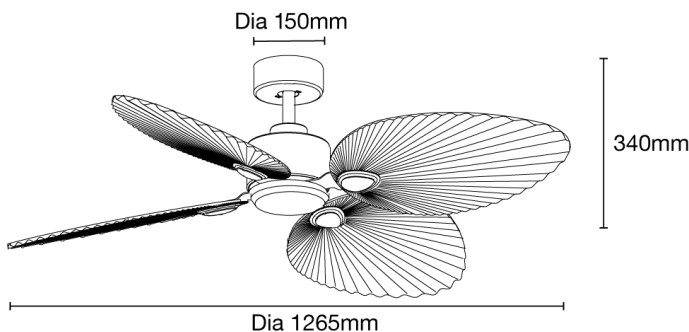

32W 1265MM (50") SMART DC CEILING FAN 4 ABS BLADES WITH WIFI REMOTE CONTROL

SPECIFICATIONS

Model Name	Kingston DC
Model Numbers	MKDC124W Matt White/White Wash MKDC124OB Old Bronze/Walnut
Power Wattage / Motor	32W DC
Voltage / Frequency	220-240Va.c. 50-60Hz
Air Movement (m³/hr)	
Maximum RPM	Up to 220 RPM
Airflow Efficiency	Up to 260m³/hr per watt
Speed 6 (Highest)	9,200m³/hr
Speed 5	8,082m³/hr
Speed 4	6,701m³/hr
Speed 3	5,927m³/hr
Speed 2	5,032m³/hr
Speed 1 (Lowest)	3,545m³/hr
Materials / Blade	ABS blade
Number of Blades	4
Blade Pitch	12°
Hangsure Canopy	15°
Lighting Wattage / Type	N/A
Colour Temperature	N/A
Lumens Output	N/A
Rated Lifetime	N/A
Dimmable	N/A

REMOTE CONTROL

Control	
Light	N/A
CCT	N/A
Fan	Off only
Fan Speed Setting	6
Other Features	Summer/winter reverse mode Breeze mode Sleep mode
Timer	Off only - 1hr, 4hr or 8hr
Power	1 x A23 12V batteries (supplied)
Size	145 x 42mm
Radio Frequency	433Mhz

SHIPPING

Model Numbers	Carton Size			Carton Quantity	Carton Gross Weight (Kg)
	H (mm)	W (mm)	L (mm)		
MKDC124W	270	465	465	1	6.5
MKDC124OB	270	465	465	1	6.5

INSTALLATION

Installation	By licensed electrician only
Warranty	6* year warranty (*3 year in-home + additional 3 year replacement on the motor only)

DIMENSIONS

* Product must be installed by licensed electrician if not warranty will be void. Visit website for further information regarding warranty terms and conditions. Specification and imagery subject to change without prior notice. Last updated Sept 2023.

Aust/NZ Approval No.
GMA-517332-EA