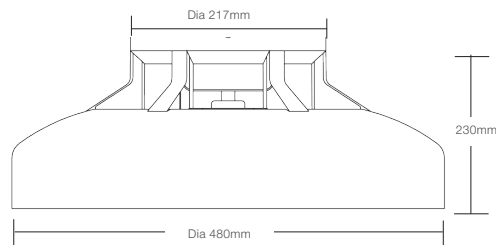

18W 480MM SMART DC CEILING FAN BLADELESS WITH WIFI REMOTE CONTROL + LED LIGHT

SPECIFICATIONS

Model Name	Fantom DC
Model Numbers	MFDC480W Matt White
Power Wattage / Motor	18W DC
Voltage / Frequency	220-240Va.c. 50-60Hz
Air Movement (m³/hr)	
Maximum RPM	Up to 500 RPM
Airflow Efficiency	Up to 195m³/hr per watt
Turbo Speed	4,500m³/hr
Speed 6 (Highest)	3,900m³/hr
Speed 5	3,000m³/hr
Speed 4	2,400m³/hr
Speed 3	1,700m³/hr
Speed 2	1,500m³/hr
Speed 1 (Lowest)	1,100m³/hr
Materials / Blade	N/A
Number of Blades	0
Blade Pitch	N/A
Hangsure Canopy	N/A
Lighting Wattage / Type	35W LED
Colour Temperature	2700K to 6000K
Lumens Output	Up to 2753lm
Rated Lifetime	50,000 hours @ Ta25°C
Dimmable	Variable dimming

REMOTE CONTROL

Control	
Light	On/off
CCT	2700K/3000K/4000K/5000K/6000K
Fan	Off only
Fan Speed Setting	6
Other Features	Summer/winter reverse mode Breeze mode Sleep mode
Timer	Off only - 1hr, 4hr or 8hr
Power	1 x A23 12V batteries (supplied)
Size	145 x 42mm
Radio Frequency	433Mhz

SHIPPING

Model Numbers	Carton Size			Carton Quantity	Carton Gross Weight (Kg)
	H (mm)	W (mm)	L (mm)		
MFDC480W	530	530	250	1	6.5

INSTALLATION

Installation	By licensed electrician only	
Warranty	6* year warranty (*3 year in-home + additional 3 year replacement on the motor only) For further information please visit our website OR scan the QR Code https://www.martecaustralia.com.au/warranty-statement/	

DIMENSIONS

* Product must be installed by licensed electrician if not warranty will be void.
Specification and imagery subject to change without prior notice. Last updated October 2024.

Aust/NZ Approval No.