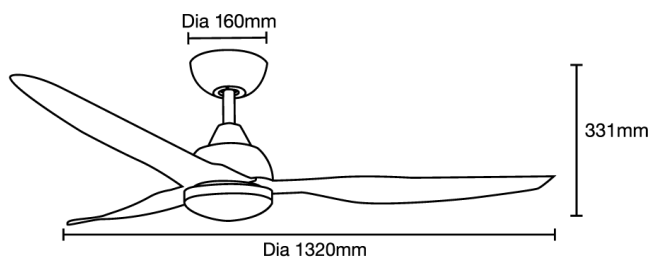

45W 1320MM (52") SMART DC CEILING FAN 3 ABS BLADES WITH WIFI REMOTE CONTROL + LED LIGHT

SPECIFICATIONS

Model Name	Avoca DC
Model Numbers	MADC1333WWR Matt White MADC1333MMR Matt Black MADC1333WOR Matt White/Oak
Power Wattage / Motor	45W DC
Voltage / Frequency	220-240Va.c. 50-60Hz
Air Movement (m³/hr)	
Maximum RPM	Up to 215 RPM
Airflow Efficiency	Up to 234m³/hr per watt
Speed 6 (Highest)	10,530m³/hr
Speed 5	9,500m³/hr
Speed 4	8,100m³/hr
Speed 3	7,050m³/hr
Speed 2	4,800m³/hr
Speed 1 (Lowest)	2,800m³/hr
Materials / Blade	ABS blade
Number of Blades	3
Blade Pitch	10°
Hangsure Canopy	15°
Lighting Wattage / Type	20W LED
Colour Temperature	2700K to 6000K
Lumens Output	Up to 2500lm
Rated Lifetime	50,000 hours @ Ta25°C
Dimmable	Variable dimming

REMOTE CONTROL

Control	
Light	On/off
CCT	2700K/3000K/4000K/5000K/6000K
Fan	Off only
Fan Speed Setting	6
Other Features	Summer/winter reverse mode Breeze mode Sleep mode
Timer	Off only - 1hr, 4hr or 8hr
Power	1 x A23 12V batteries (supplied)
Size	145 x 42mm
Radio Frequency	433Mhz

SHIPPING

Model Numbers	Carton Size			Carton Quantity	Carton Gross Weight (Kg)
	H (mm)	W (mm)	L (mm)		
MADC1333WWR	240	280	685	1	6.5
MADC1333MMR	240	280	685	1	6.5
MADC1333WOR	240	280	685	1	6.5

INSTALLATION

Installation	By licensed electrician only
Warranty	6* year warranty (*3 year in-home + additional 3 year replacement on the motor only)

DIMENSIONS

* Product must be installed by licensed electrician if not warranty will be void. Visit website for further information regarding warranty terms and conditions. Specification and imagery subject to change without prior notice. Last updated Sept 2023.

Aust/NZ Approval No.
SGS-220783-EA