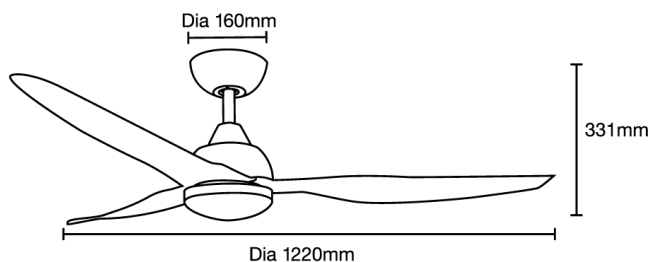

45W 1220MM (48") SMART DC CEILING FAN 3 ABS BLADES WITH WIFI REMOTE CONTROL + LED LIGHT

SPECIFICATIONS

Model Name	Avoca DC
Model Numbers	MADC1233WWR Matt White MADC1233MMR Matt Black MADC1233WOR Matt White/Oak
Power Wattage / Motor	45W DC
Voltage / Frequency	220-240Va.c. 50-60Hz
Air Movement (m³/hr)	
Maximum RPM	Up to 235 RPM
Airflow Efficiency	Up to 234m³/hr per watt
Speed 6 (Highest)	10,530m³/hr
Speed 5	9,500m³/hr
Speed 4	8,100m³/hr
Speed 3	7,050m³/hr
Speed 2	4,800m³/hr
Speed 1 (Lowest)	2,800m³/hr
Materials / Blade	ABS blade
Number of Blades	3
Blade Pitch	10°
Hangsure Canopy	15°
Lighting Wattage / Type	20W LED
Colour Temperature	2700K to 6000K
Lumens Output	Up to 2500lm
Rated Lifetime	50,000 hours @ Ta25°C
Dimmable	Variable dimming

REMOTE CONTROL

Control	
Light	On/off
CCT	2700K/3000K/4000K/5000K/6000K
Fan	Off only
Fan Speed Setting	6
Other Features	Summer/winter reverse mode Breeze mode Sleep mode
Timer	Off only - 1hr, 4hr or 8hr
Power	1 x A23 12V batteries (supplied)
Size	145 x 42mm
Radio Frequency	433Mhz

SHIPPING

Model Numbers	Carton Size			Carton Quantity	Carton Gross Weight (Kg)
	H (mm)	W (mm)	L (mm)		
MADC1233WWR	240	280	685	1	6.5
MADC1233MMR	240	280	685	1	6.5
MADC1233WOR	240	280	685	1	6.5

INSTALLATION

Installation	By licensed electrician only
Warranty	6* year warranty (*3 year in-home + additional 3 year replacement on the motor only)

DIMENSIONS

* Product must be installed by licensed electrician if not warranty will be void. Visit website for further information regarding warranty terms and conditions. Specification and imagery subject to change without prior notice. Last updated Sept 2023.

Aust/NZ Approval No.
SGS-220783-EA