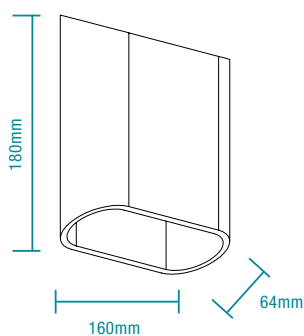

## DIMENSIONS

Aust/NZ Approval No.

### SHIPPING

Model Numbers	Carton Size			Carton Quantity	Carton Gross Weight (Kg)
	H (mm)	W (mm)	L (mm)		
MLXK34510W	165	70	190	10	
MLXK34510M	165	70	190	10	