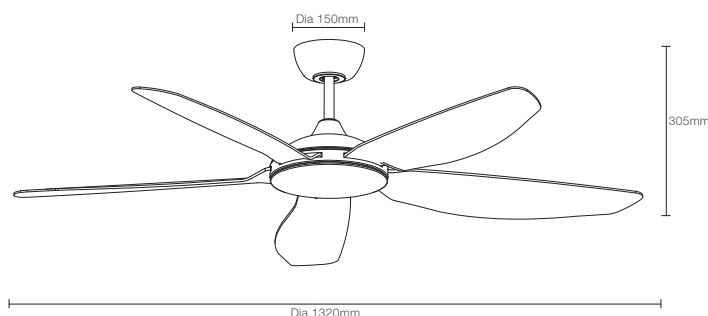

33W 1320MM (52") SMART DC CEILING FAN 5 ABS BLADES WITH WIFI REMOTE CONTROL

SPECIFICATIONS

Model Name	Esprit DC
Model Numbers	MDCE135W Matt White MDCE135M Matt Black
Power Wattage / Motor	33W DC
Voltage / Frequency	220-240Va.c. 50-60Hz
Air Movement (m³/hr)	
Maximum RPM	Up to 190 RPM
Airflow Efficiency	Up to 430m³/hr per watt
Speed 6 (Highest)	14,110m³/hr
Speed 5	11,555m³/hr
Speed 4	9,255m³/hr
Speed 3	7,210m³/hr
Speed 2	5,930m³/hr
Speed 1 (Lowest)	4,406m³/hr
Materials / Blade	ABS
Number of Blades	5
Blade Pitch	14°
Hangsure Canopy	15°
Lighting Wattage / Type	N/A
Colour Temperature	N/A
Lumens Output	N/A
Rated Lifetime	N/A
Dimmable	N/A

REMOTE CONTROL

Control	
Light	N/A
CCT	N/A
Fan	Off only
Fan Speed Setting	6
Other Features	Summer/winter reverse mode Breeze mode Sleep mode
Timer	Off only - 1hr, 4hr or 8hr
Power	1 x A23 12V batteries (supplied)
Size	145 x 42mm
Radio Frequency	433Mhz

SHIPPING

Model Numbers	Carton Size			Carton Quantity	Carton Gross Weight (Kg)
	H (mm)	W (mm)	L (mm)		
MEDC135W	317	690	233	1	5.7
MEDC135M	317	690	233	1	5.7

INSTALLATION

Installation	By licensed electrician only	
Warranty	6* year warranty (*3 year in-home + additional 3 year replacement on the motor only) For further information please visit our website OR scan the QR Code https://www.martecaustalia.com.au/warranty-statement/	

DIMENSIONS

* Product must be installed by licensed electrician if not warranty will be void.
Specification and imagery subject to change without prior notice. Last updated August 2024.