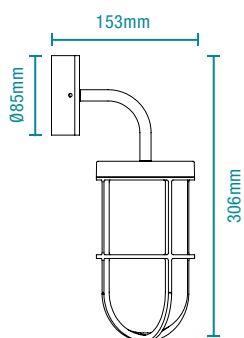

MAX 60W E27* EXTERIOR WALL LIGHT

Model Numbers

MLXBE27M - Matt Black
MLXBE27R - Rustic Bronze

Features

- Modern decorative IP65 exterior wall light
- Ideal lighting solution for area around the house, pathways and entrance areas
- Powder coated aluminium frame with clear tempered glass shade
- Ease of wiring with terminal block connectors
- Compatible with E27* lamp (not included)

DIMENSIONS

Aust/NZ Approval No.

MAX 60W E27* EXTERIOR WALL LIGHT

SHIPPING

Model Numbers	Carton Size			Carton Quantity	Carton Gross Weight (Kg)
	H (mm)	W (mm)	L (mm)		
MLXBE27M	150	385	115	10	0.9
MLXBE27R	150	385	115	10	0.9

SPECIFICATIONS

Model Name	Bronte
Model Number	MLXBE27M - Matt Black MLXBE27R - Rustic Bronze
Power Wattage	Max. 60W E27* lamp
Voltage	220-240Va.c. 50Hz
Materials / Housing	Powder coated aluminium housing
IP Rating	IP65