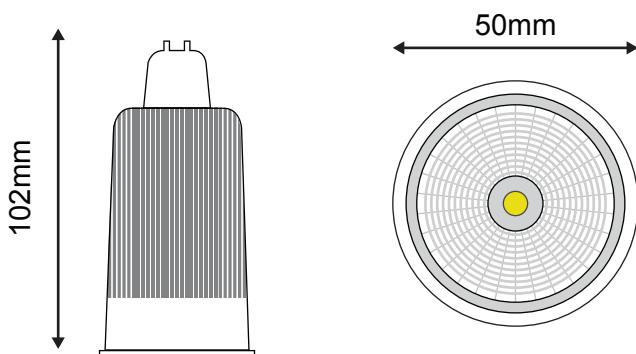

LED Globes

BOSS GU10 3000K

The Boss GU10 LED globe is suitable for most general purpose lighting environments and replaces existing 50W halogen globes in down light frames. Replacing the globes is easy, as it only requires swapping out existing globes as you would with a standard halogen. The COB LED design makes the GU10 look identical to 50W halogen globes, seamlessly integrating throughout your household. The Boss GU10 is also a replacement globe for the Profile Plus series of bathroom heaters as well as the Linear bathroom heater range.

FEATURES

- /// 3 year replacement warranty
- /// Advanced heat sink diffusion
- /// Advanced optic lens technology
- /// Non dimmable and dimmable available
- /// Long life energy saving LED technology
- /// Replace existing halogen dichroic lamps
- /// Suitable for use on most popular electronic transformers
- /// No expensive rewiring required
- /// Save 80% more on your electrical bill compared to 50W Halogen globes
- /// Replaceable globe for Martec 3-in-1 Bathroom Heaters: Linear and Profile Plus Series

TECHNICAL INFORMATION

Power: 9W
CCT: 3000K (Warm White)
Lumens: 630 lm
Beam Angle: 60°
Size (mm): 50 x 97
CRI: ≥85

DIAGRAMS

MBGU3060 (Non-dimmable)
MBGU3060D (Dimmable)