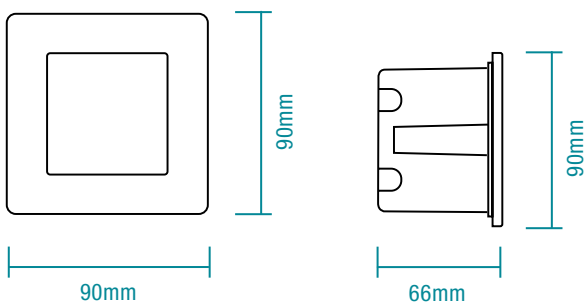

3W STEP LIGHT RECESSED TRICOLOUR LED

Model Numbers

MLXA3453W - White

MLXA3453M - Matt Black

Features

- Modern and robust designed for a wide range of applications both indoor and outdoor
- Ideal lighting solution for areas around the house, pathways and stairs
- IP54 rated recessed step light
- Frosted glass lens for smooth lighting
- Powder coated aluminium housing with polycarbonate diffuser
- Switchable colour temperature 3000K, 4000K and 5000K

DIMENSIONS

Aust/NZ Approval No.

3W STEP LIGHT RECESSED TRICOLOUR LED

SHIPPING

Model Numbers	Carton Size			Carton Quantity	Carton Gross Weight (Kg)
	H (mm)	W (mm)	L (mm)		
MLXA3453W	165	180	70	10	
MLXA3453M	165	180	70	10	

SPECIFICATIONS

Model Name	Aspen
Model Number	MLXA3453W - White MLXA3453M - Matt Black
Power Wattage	3W
Voltage	220-240Va.c. 50Hz
Materials / Housing	Polycarbonate housing
Colour Temperature	3000K / 4000K / 5000K
Lumens Output	100lm
IP Rating	IP54
Beam Angle	120°
CRI	Ra>80
Rated Lifetime	30,000 hours @ Ta25°C
Dimmable	No