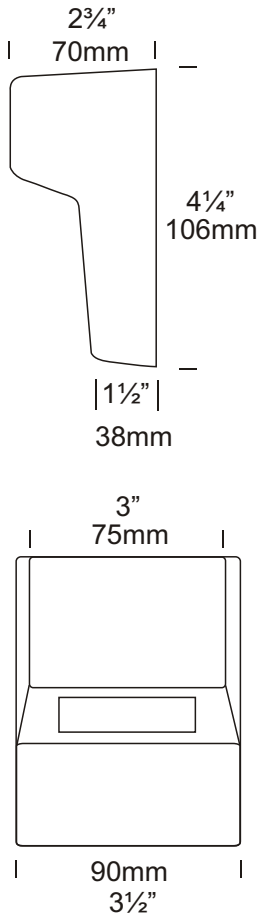

Mouse Lite Square

Cat. No. MOUSESQ

The Mouse Lite Square is a solid bronze or solid 316 stainless steel luminaire for surface mounting. A space in the wall behind the luminaire is not required for cable connection due to the design that includes a cable connection junction cavity. There is no light directed upward or forward into the eye. This luminaire features a stainless steel reflector for better light projection.

Mounting

Mounted using two countersunk phillips head screws directly into the mounting surface.

Features

Lens:

3mm (1/8") frosted tempered shatter resistant glass.

Lifetime Warranty.

Gasket:

Nytrol 150°C (302°F).

G4 5, 10, 20 watt lamp max.

Retro™ G4 10, 20 watt lamp max.

LED - Refer sheet no. 10.4

USA and Canada:

G4 5, 10 watt lamp max.

Retro™ G4 5, 10 watt lamp max.

LED - Refer sheet no. 10.4

Mouse Lite Square 10 watt G4 Bi-Pin lamp - Lens height 400mm (15¾")