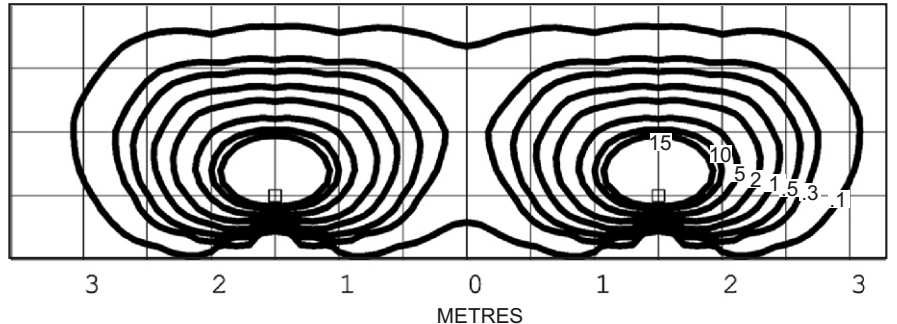

G4 5, 10, 20 watt lamp max.

Retro™ G4 10, 20 watt lamp max.

LED - Refer sheet no. 10.4

USA and Canada:

G4 5, 10 watt lamp max.

Retro™ G4 5, 10 watt lamp max.

LED - Refer sheet no. 10.4

Mouse Lite Square 10 watt G4 Bi-Pin lamp - Lens height 400mm (15¾")

Mouse Lite Square 20 watt G4 Bi-Pin lamp - Lens height 400mm (15¾")

Isolux Lumens Plot - Footcandles = Isolux figures divided by 10.76

HUNZA™ PURE OUTDOOR LIGHTING

HUNZA FACTORY
130 Felton Mathew Ave
Glen Innes
Auckland 1072
New Zealand