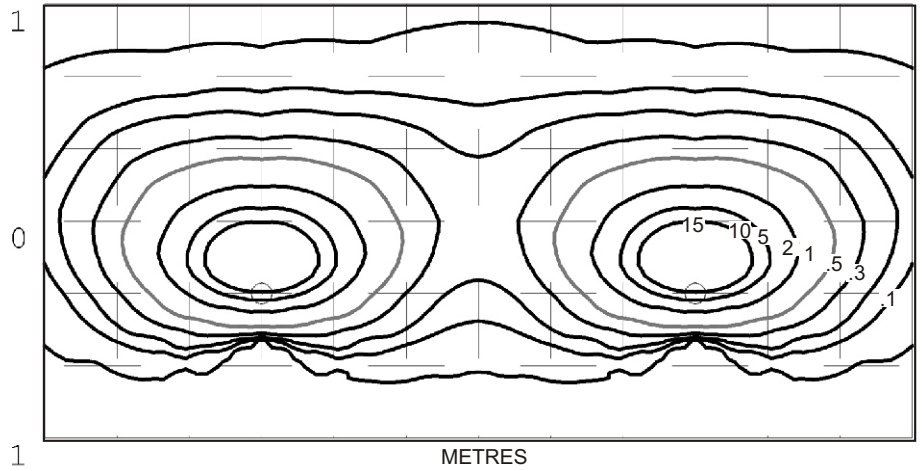

G4 5, 10, 20 watt lamp max.

Retro™ G4 10, 20 watt lamp max.

LED - Refer sheet no. 10.4

USA and Canada:

G4 5, 10 watt lamp max.

Retro™ G4 5, 10 watt lamp max.

LED - Refer sheet no. 10.4

Mouse Lite Square 10 watt G4 Bi-Pin lamp - Lens height 400mm (15¾")

Mouse Lite Square 20 watt G4 Bi-Pin lamp - Lens height 400mm (15¾")

Isolux Lumens Plot - Footcandles = Isolux figures divided by 10.76

HUNZA™ PURE OUTDOOR LIGHTING

HUNZA FACTORY
130 Felton Mathew Ave
Glen Innes
Auckland 1072
New Zealand