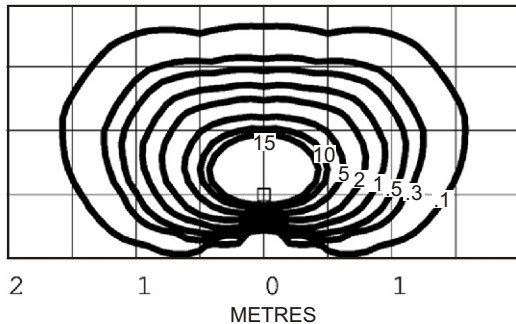

G4 5, 10, 20 watt lamp max.

Retro™ G4 10, 20 watt lamp max.

LED - Refer sheet no. 10.4

USA and Canada:

G4 5, 10 watt lamp max.

Retro™ G4 5, 10 watt lamp max.

LED - Refer sheet no. 10.4

Mouse Lite Square 10 watt G4 Bi-Pin lamp - Lens height 400mm (15¾")

Mouse Lite Square 20 watt G4 Bi-Pin lamp - Lens height 400mm (15¾")

Isolux Lumens Plot - Footcandles = Isolux figures divided by 10.76

HUNZA™ PURE OUTDOOR LIGHTING

HUNZA FACTORY
130 Felton Mathew Ave
Glen Innes
Auckland 1072
New Zealand