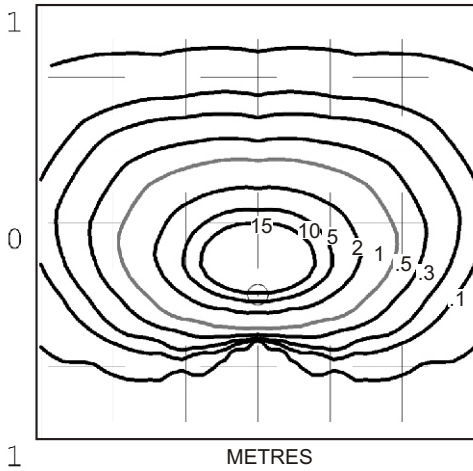

G4 5, 10, 20 watt lamp max.

Retro™ G4 10, 20 watt lamp max.

LED - Refer sheet no. 10.4

USA and Canada:

G4 5, 10 watt lamp max.

Retro™ G4 5, 10 watt lamp max.

LED - Refer sheet no. 10.4

Mouse Lite Square 10 watt G4 Bi-Pin lamp - Lens height 400mm (15¾")

Mouse Lite Square 20 watt G4 Bi-Pin lamp - Lens height 400mm (15¾")

Isolux Lumens Plot - Footcandles = Isolux figures divided by 10.76

HUNZA™ PURE OUTDOOR LIGHTING

HUNZA FACTORY
130 Felton Mathew Ave
Glen Innes
Auckland 1072
New Zealand