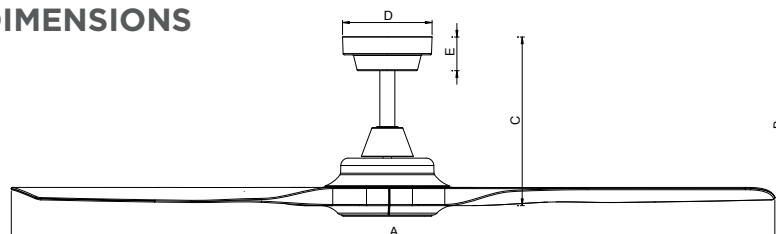

* CMH = Cubic Meters per Hour

DIMENSIONS

A	1520mm
B	320mm
C	300mm
D	158mm
E	60mm