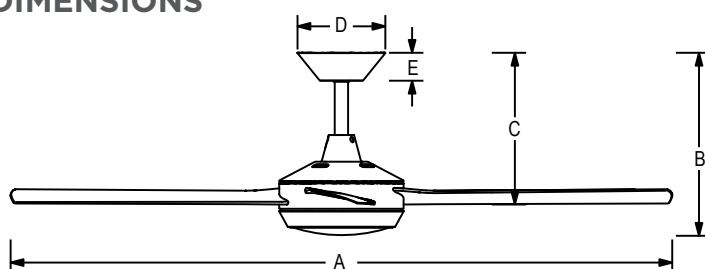

Blades: 132cm (52")
 Materials: Polymer
 Blade Pitch: 11°

Weight Including Packaging:

Complete fan: 8.9kg

Packaging Dimensions (cm):

Complete Fan: 61.7L x 28.2W x 31.5H

	Speed 1	Speed 2	Speed 3	Speed 4	Speed 5	Speed 6
RPMS	76	93	129	147	168	190
WATTS	3.8	5.4	11.9	17.5	26.3	33.9
AIRFLOW (CMH)	3798	5169	6913	9058	10901	14001

* CMH = Cubic Meters per Hour

DIMENSIONS

A	1220mm
B	350mm
C	300mm
D	173mm
E	64mm