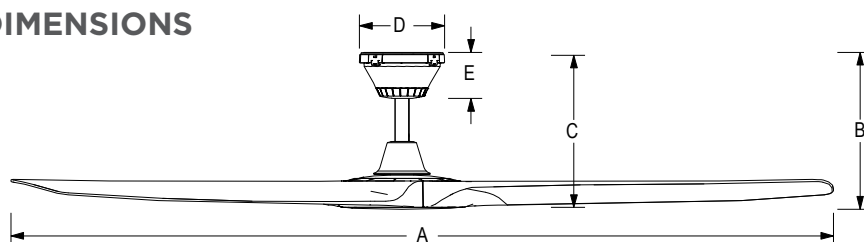

Blades: Sizes: 1780mm (70")
 Materials: ABS Polymer & UV stabilised
 Blade Pitch: 11°

Weight Including Packaging:

Complete fan: 8.7kg

Packaging Dimensions (cm):

Complete Fan: 88.7L x 32.6W x 26.3H

	Speed 1	Speed 2	Speed 3	Speed 4	Speed 5	Speed 6	Speed 7	Speed 8	Speed 9
RPMS	79	96	122	129	135	142	147	153	158
WATTS	7.6	13.2	25.0	29.9	34.3	39.3	44.2	48.4	52.7
AIRFLOW (CMH)	5509	6795	10954	12158	13685	15852	18956	21567	24895

* CMH = Cubic Meters per Hour

DIMENSIONS

A	1780mm
B	300mm
C	300mm
D	160mm
E	86mm