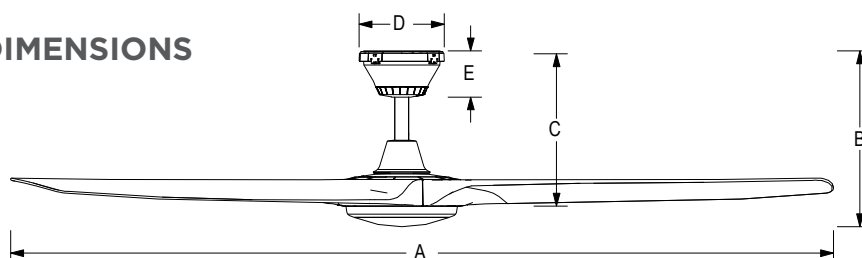

Accessories (Supplied separately):

- WIFIM099 - Smart WiFi Module
- PIXIEM098 - HPI Pixie Module
- DCWC2409 - 240V DC Wall Controller (9 speed)

Down Rod 26mm diameter (includes wire loom)

- DC2460 - 91cm White Threaded Downrod
- DC2461 - 91cm Black Threaded Downrod
- DC2467 - 180cm White Threaded Downrod
- DC2468 - 180cm Black Threaded Downrod

38° Ceiling Kit (for pitched ceilings)*

- 080 - Ceiling Kit White
- 083 - Ceiling Kit Black

Indoor Canopy Kit*

- 090 - Canopy Kit White
- 091 - Canopy Kit Black

*If using accessory 38° Ceiling Kit or Indoor Canopy Kit, this fan is no longer IP66 rated

- 009 - T-Hook for ceiling roses

Light Fitting:

18W CCT LED light (dimnable)
Colour Temperatures: 3000 K, 4000 K, 6000 K
Output (lm): 1842 / 2370 / 2123

Extra Information:

Motor: 156mm x 16mm DC motor
Made with high grade copper windings and silicone steel stator. Bearings are sealed to ensure quiet operation and long life.

Blades: Sizes: 1780mm (70")
Materials: ABS Polymer & UV stabilised
Blade Pitch: 11°

Weight Including Packaging:

Complete fan: 9.2kg

Packaging Dimensions (cm):

Complete Fan: 87.7L x 32.6W x 26.3H

	Speed 1	Speed 2	Speed 3	Speed 4	Speed 5	Speed 6	Speed 7	Speed 8	Speed 9
RPMS	79	96	122	129	135	142	147	153	158
WATTS	7.6	13.2	25.0	29.9	34.3	39.3	44.2	48.4	52.7
AIRFLOW (CMH)	5509	6795	10954	12158	13685	15852	18956	21567	24895

* CMH = Cubic Meters per Hour

DIMENSIONS

A	1780mm
B	360mm
C	300mm
D	160mm
E	86mm