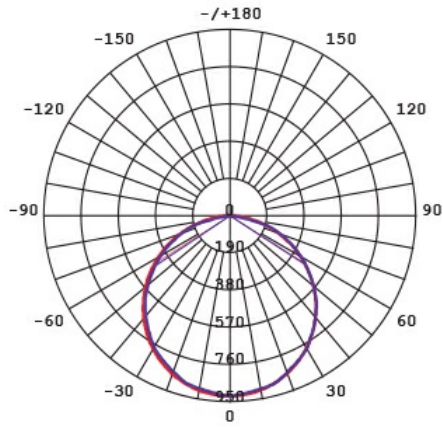

Photometric Data

Unit: cd C0/C180 _____ C90/C270 _____

S9754/312TC at 4000K