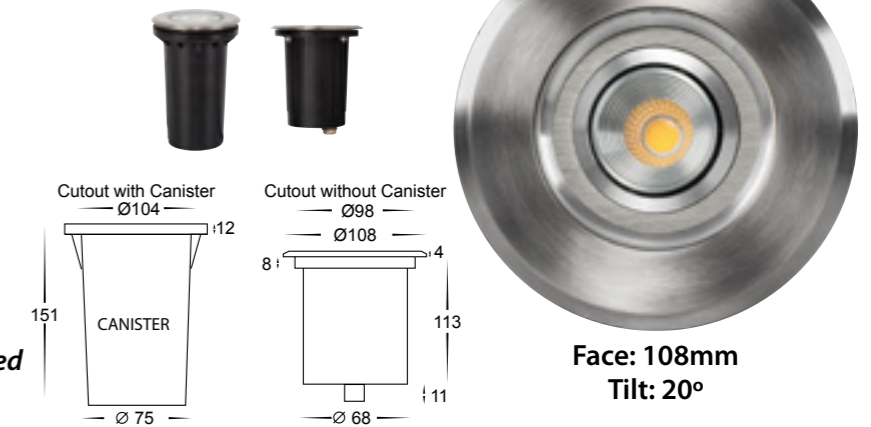

IMAGE	PART NUMBER	COLOUR TEMP	LUMENS	INPUT	INCLUDED LED
	HV1827C	5500K	300lm	12v DC	Built-in 3w
	HV1827W	3000k	270lm		
IMAGE	PART NUMBER	COLOUR TEMP	LUMENS	INPUT	INCLUDED LED
	HV1828C	5500K	500lm	12v DC	Built-in 5w
	HV1828W	3000k	450lm		
IMAGE	PART NUMBER	COLOUR TEMP	LUMENS	INPUT	INCLUDED LED
	HV1829C	5500K	1800lm	24v DC	Built-in 20w
	HV1829W	3000k	1600lm		

Toldo 316 Stainless Steel

- Adjustable round inground uplighter
- Stainless Steel 316 Marine Grade cover
- 30° Beam angle
- Trafficable to 1000kg
- Flush Tempered glass
- Installation depth HV1827: 160mm
- Installation depth HV1828: 220mm
- Installation depth HV1829: 250mm
- **NOTE: adequate drainage must be allowed**
- IK Rating: IK10
- IP Rating: IP67