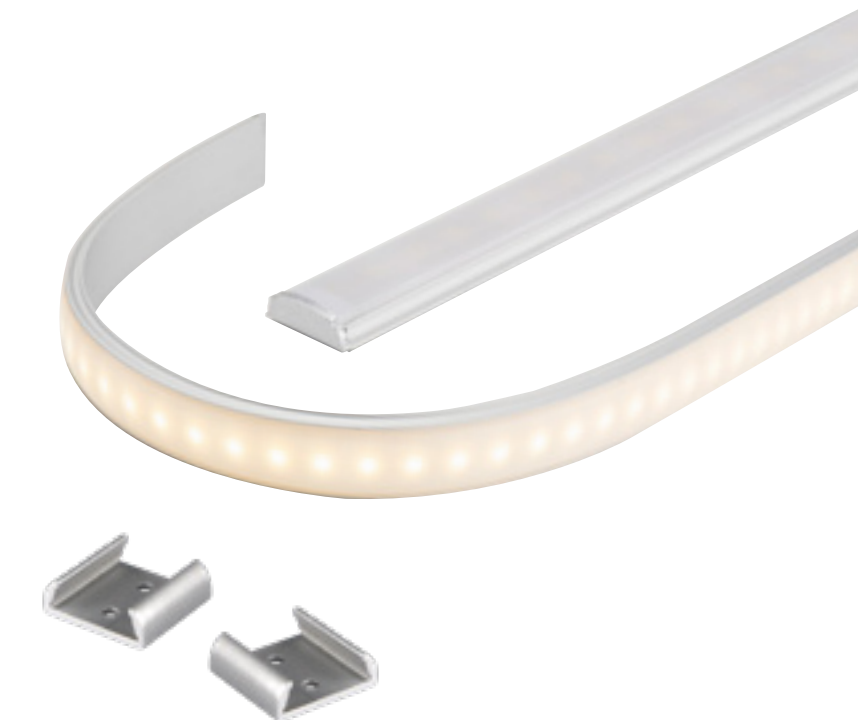

Square LED Profile

- Shallow square profile
- UV Stabilised PC diffuser

PART NUMBER	DESCRIPTION	IP RATING	MAX LENGTH
HV9693-1612	Shallow Square Aluminium Profile with Standard Diffuser - Kit - / Metre	IP20	3 metres
HV9693-1612-3M	3m Length includes aluminium, diffuser + 6x end caps & 6x mounting clips	IP20	3 metres
HV9693-1612-BLK	Black Shallow Square Aluminium Profile with Standard Diffuser - Kit - / Metre	IP20	3 metres
HV9693-1612-BLK-3M	3m Length includes aluminium, diffuser + 6x end caps & 6x mounting clips	IP20	3 metres
HV9693-1612-WHT	White Shallow Square Aluminium Profile with Standard Diffuser - Kit - / Metre	IP20	3 metres
HV9693-1612-WHT-3M	3m Length includes aluminium, diffuser + 6x end caps & 6x mounting clips	IP20	3 metres

Square LED Profile

- Shallow square profile
- UV Stabilised PC diffuser

PART NUMBER	DESCRIPTION	IP RATING	MAX LENGTH
HV9693-1707	18mm x 9mm Shallow square profile with UV Stabilised PC diffuser	IP20	3 metres
HV9693-1707-3M	3m Length includes aluminium, diffuser + 6x end caps & 6x mounting clips	IP20	3 metres
HV9693-1707-BLK	18mm x 9mm Black shallow square profile with UV Stabilised PC diffuser	IP20	3 metres
HV9693-1707-BLK-3M	3m Length includes aluminium, diffuser + 6x end caps & 6x mounting clips	IP20	3 metres
HV9693-1707-WHT	18mm x 9mm White shallow square profile with UV Stabilised PC diffuser	IP20	3 metres
HV9693-1707-WHT-3M	3m Length includes aluminium, diffuser + 6x end caps & 6x mounting clips	IP20	3 metres

Bendable LED Profile

- Shallow square profile
- UV Stabilised PC diffuser

PART NUMBER	DESCRIPTION	IP RATING	MAX LENGTH
HV9693-1806	Shallow Square Bendable Aluminium Profile with Standard Diffuser - Kit - / Metre	IP20	3 metres
HV9693-1806-3M	3m Length includes aluminium, diffuser + 6x end caps & 6x mounting clips	IP20	3 metres