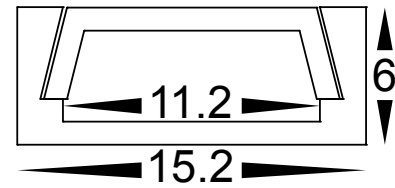

Square LED Profile

- Shallow square profile
- UV Stabilised PC diffuser

PART NUMBER	DESCRIPTION	IP RATING	MAX LENGTH
HV9693-1506	Shallow Square Aluminium Profile with Standard Diffuser - Kit - / Metre	IP20	3 metres
HV9693-1506-3M	3m Length includes aluminium, diffuser + 6x end caps & 6x mounting clips	IP20	3 metres

Square LED Profile

- Shallow square profile
- UV Stabilised PC diffuser

PART NUMBER	DESCRIPTION	IP RATING	MAX LENGTH
HV9693-1612	Shallow Square Aluminium Profile with Standard Diffuser - Kit - / Metre	IP20	3 metres
HV9693-1612-3M	3m Length includes aluminium, diffuser + 6x end caps & 6x mounting clips	IP20	3 metres
HV9693-1612-BLK	Black Shallow Square Aluminium Profile with Standard Diffuser - Kit - / Metre	IP20	3 metres
HV9693-1612-BLK-3M	3m Length includes aluminium, diffuser + 6x end caps & 6x mounting clips	IP20	3 metres
HV9693-1612-WHT	White Shallow Square Aluminium Profile with Standard Diffuser - Kit - / Metre	IP20	3 metres
HV9693-1612-WHT-3M	3m Length includes aluminium, diffuser + 6x end caps & 6x mounting clips	IP20	3 metres

Square LED Profile

- Shallow square profile
- UV Stabilised PC diffuser

PART NUMBER	DESCRIPTION	IP RATING	MAX LENGTH
HV9693-1707	18mm x 9mm Shallow square profile with UV Stabilised PC diffuser	IP20	3 metres
HV9693-1707-3M	3m Length includes aluminium, diffuser + 6x end caps & 6x mounting clips	IP20	3 metres
HV9693-1707-BLK	18mm x 9mm Black shallow square profile with UV Stabilised PC diffuser	IP20	3 metres
HV9693-1707-BLK-3M	3m Length includes aluminium, diffuser + 6x end caps & 6x mounting clips	IP20	3 metres
HV9693-1707-WHT	18mm x 9mm White shallow square profile with UV Stabilised PC diffuser	IP20	3 metres
HV9693-1707-WHT-3M	3m Length includes aluminium, diffuser + 6x end caps & 6x mounting clips	IP20	3 metres