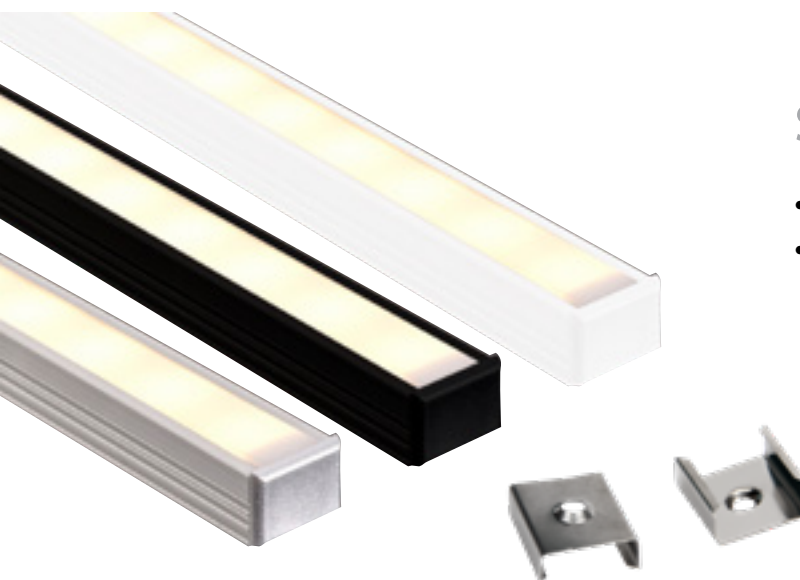

Square LED Profile

- Shallow square profile
- UV Stabilised PC diffuser

PART NUMBER	DESCRIPTION	IP RATING	MAX LENGTH
HV9693-1506	Shallow Square Aluminium Profile with Standard Diffuser - Kit - / Metre	IP20	3 metres
HV9693-1506-3M	3m Length includes aluminium, diffuser + 6x end caps & 6x mounting clips	IP20	3 metres

Square LED Profile

- Shallow square profile
- UV Stabilised PC diffuser

PART NUMBER	DESCRIPTION	IP RATING	MAX LENGTH
HV9693-1612	Shallow Square Aluminium Profile with Standard Diffuser - Kit - / Metre	IP20	3 metres
HV9693-1612-3M	3m Length includes aluminium, diffuser + 6x end caps & 6x mounting clips	IP20	3 metres
HV9693-1612-BLK	Black Shallow Square Aluminium Profile with Standard Diffuser - Kit - / Metre	IP20	3 metres
HV9693-1612-BLK-3M	3m Length includes aluminium, diffuser + 6x end caps & 6x mounting clips	IP20	3 metres
HV9693-1612-WHT	White Shallow Square Aluminium Profile with Standard Diffuser - Kit - / Metre	IP20	3 metres
HV9693-1612-WHT-3M	3m Length includes aluminium, diffuser + 6x end caps & 6x mounting clips	IP20	3 metres

Square LED Profile

- Shallow square profile
- UV Stabilised PC diffuser

PART NUMBER	DESCRIPTION	IP RATING	MAX LENGTH
HV9693-1707	18mm x 9mm Shallow square profile with UV Stabilised PC diffuser	IP20	3 metres
HV9693-1707-3M	3m Length includes aluminium, diffuser + 6x end caps & 6x mounting clips	IP20	3 metres
HV9693-1707-BLK	18mm x 9mm Black shallow square profile with UV Stabilised PC diffuser	IP20	3 metres
HV9693-1707-BLK-3M	3m Length includes aluminium, diffuser + 6x end caps & 6x mounting clips	IP20	3 metres
HV9693-1707-WHT	18mm x 9mm White shallow square profile with UV Stabilised PC diffuser	IP20	3 metres
HV9693-1707-WHT-3M	3m Length includes aluminium, diffuser + 6x end caps & 6x mounting clips	IP20	3 metres