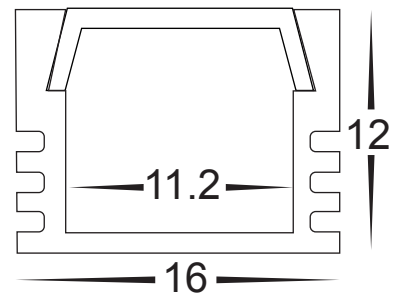

Square LED Profile

- Shallow square profile
- UV Stabilised PC diffuser

PART NUMBER	DESCRIPTION	IP RATING	MAX LENGTH
HV9693-1506	Shallow Square Aluminium Profile with Standard Diffuser - Kit - / Metre	IP20	3 metres
HV9693-1506-3M	3m Length includes aluminium, diffuser + 6x end caps & 6x mounting clips	IP20	3 metres

Square LED Profile

- Shallow square profile
- UV Stabilised PC diffuser

PART NUMBER	DESCRIPTION	IP RATING	MAX LENGTH
HV9693-1612	Shallow Square Aluminium Profile with Standard Diffuser - Kit - / Metre	IP20	3 metres
HV9693-1612-3M	3m Length includes aluminium, diffuser + 6x end caps & 6x mounting clips	IP20	3 metres
HV9693-1612-BLK	Black Shallow Square Aluminium Profile with Standard Diffuser - Kit - / Metre	IP20	3 metres
HV9693-1612-BLK-3M	3m Length includes aluminium, diffuser + 6x end caps & 6x mounting clips	IP20	3 metres
HV9693-1612-WHT	White Shallow Square Aluminium Profile with Standard Diffuser - Kit - / Metre	IP20	3 metres
HV9693-1612-WHT-3M	3m Length includes aluminium, diffuser + 6x end caps & 6x mounting clips	IP20	3 metres

Square LED Profile

- Shallow square profile
- UV Stabilised PC diffuser

PART NUMBER	DESCRIPTION	IP RATING	MAX LENGTH
HV9693-1707	18mm x 9mm Shallow square profile with UV Stabilised PC diffuser	IP20	3 metres
HV9693-1707-3M	3m Length includes aluminium, diffuser + 6x end caps & 6x mounting clips	IP20	3 metres
HV9693-1707-BLK	18mm x 9mm Black shallow square profile with UV Stabilised PC diffuser	IP20	3 metres
HV9693-1707-BLK-3M	3m Length includes aluminium, diffuser + 6x end caps & 6x mounting clips	IP20	3 metres
HV9693-1707-WHT	18mm x 9mm White shallow square profile with UV Stabilised PC diffuser	IP20	3 metres
HV9693-1707-WHT-3M	3m Length includes aluminium, diffuser + 6x end caps & 6x mounting clips	IP20	3 metres