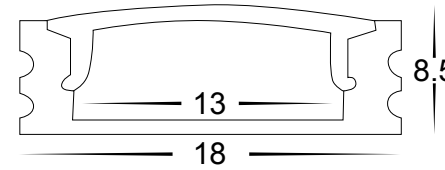

Square LED Profile

- Shallow square profile
- UV Stabilised PC diffuser

PART NUMBER	DESCRIPTION	IP RATING	MAX LENGTH
HV9693-1506	Shallow Square Aluminium Profile with Standard Diffuser - Kit - / Metre	IP20	3 metres
HV9693-1506-3M	3m Length includes aluminium, diffuser + 6x end caps & 6x mounting clips	IP20	3 metres

Square LED Profile

- Shallow square profile
- UV Stabilised PC diffuser

PART NUMBER	DESCRIPTION	IP RATING	MAX LENGTH
HV9693-1612	Shallow Square Aluminium Profile with Standard Diffuser - Kit - / Metre	IP20	3 metres
HV9693-1612-3M	3m Length includes aluminium, diffuser + 6x end caps & 6x mounting clips	IP20	3 metres
HV9693-1612-BLK	Black Shallow Square Aluminium Profile with Standard Diffuser - Kit - / Metre	IP20	3 metres
HV9693-1612-BLK-3M	3m Length includes aluminium, diffuser + 6x end caps & 6x mounting clips	IP20	3 metres
HV9693-1612-WHT	White Shallow Square Aluminium Profile with Standard Diffuser - Kit - / Metre	IP20	3 metres
HV9693-1612-WHT-3M	3m Length includes aluminium, diffuser + 6x end caps & 6x mounting clips	IP20	3 metres

Square LED Profile

- Shallow square profile
- UV Stabilised PC diffuser

PART NUMBER	DESCRIPTION	IP RATING	MAX LENGTH
HV9693-1707	18mm x 9mm Shallow square profile with UV Stabilised PC diffuser	IP20	3 metres
HV9693-1707-3M	3m Length includes aluminium, diffuser + 6x end caps & 6x mounting clips	IP20	3 metres
HV9693-1707-BLK	18mm x 9mm Black shallow square profile with UV Stabilised PC diffuser	IP20	3 metres
HV9693-1707-BLK-3M	3m Length includes aluminium, diffuser + 6x end caps & 6x mounting clips	IP20	3 metres
HV9693-1707-WHT	18mm x 9mm White shallow square profile with UV Stabilised PC diffuser	IP20	3 metres
HV9693-1707-WHT-3M	3m Length includes aluminium, diffuser + 6x end caps & 6x mounting clips	IP20	3 metres