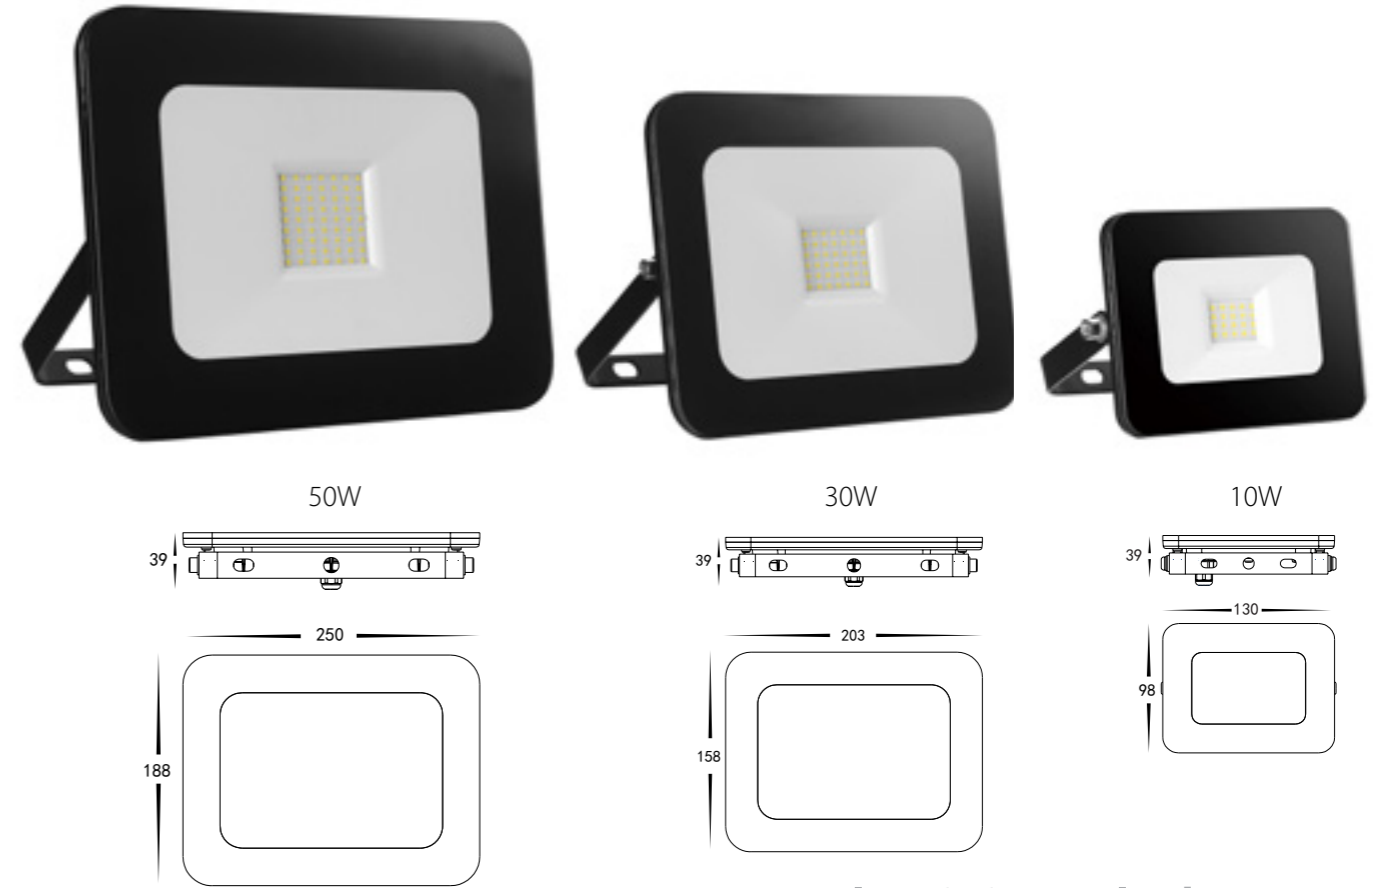

Stor Aluminium Black

- Bunker wall lights
- Aluminium Poly Powder Coated Black
- IP Rating: IP54

| IMAGE | PART NUMBER | COLOUR TEMP | LUMENS | INPUT | INCLUDED LED |
|-------|--------------------|-------------------------|----------------------------|-------|---------------------------------------|
| | HV3670T-BLK | 3000K 4000K 5500K | 2250lm 2325lm 2400lm | 240v | Tri-Colour Built-in 30w LED |
| IMAGE | PART NUMBER | COLOUR TEMP | LUMENS | INPUT | INCLUDED LED |
| | HV3671T-BLK | 3000K 4000K 5500K | 2050lm 2125lm 2250lm | 240v | Tri-Colour Built-in 30w LED |

All low voltage products that specify an input of 12v or 24v DC must be used with a suitable LED driver, refer to pages 267 - 274
Lumen output measured at source. All globes supplied with fittings are non dimmable. If you require 240v dimmable globes refer to page 336

Aray Aluminium Black

- LED floodlight
- Aluminium Poly Powder Coated Black
- Supplied with flex and plug
- 180° beam angle
- IP Rating: IP65

| IMAGE | PART NUMBER | COLOUR TEMP | LUMENS | INPUT | INCLUDED LED |
|-------|----------------|-------------|--------|-------|------------------|
| | HV3726C | 4000k | 850lm | 240v | Built-in 10w SMD |
| IMAGE | PART NUMBER | COLOUR TEMP | LUMENS | INPUT | INCLUDED LED |
| | HV3728C | 4000k | 2550lm | 240v | Built-in 30w SMD |
| IMAGE | PART NUMBER | COLOUR TEMP | LUMENS | INPUT | INCLUDED LED |
| | HV3729C | 4000k | 4250lm | 240v | Built-in 50w SMD |