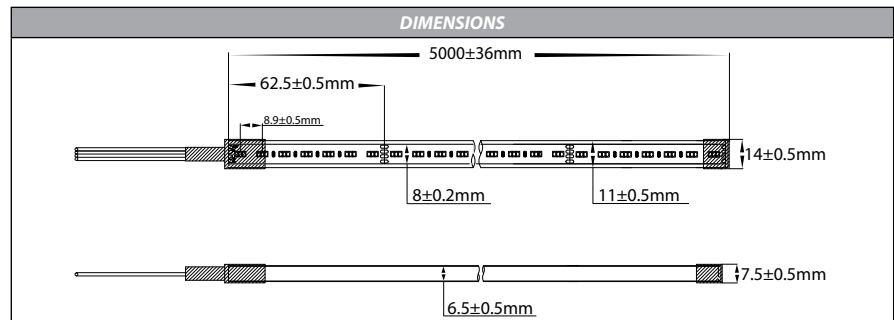

14.4w IP67 24v DC 336LED

RGB Haviflex LED Strip

Product Specifications

| | |
|-----------------------|--|
| Watts Per Metre | 14.4w |
| Input Voltage | 24v DC |
| Colour Temp | RGB (Red + Green + Blue) |
| Beam Angle | 120° |
| Bending Radius | 30mm |
| IP Rating | IP67 |
| Size | 7.5mm (W) x 14mm (H) |
| PCB | 3oz |
| CRI | >80 |
| Lamp Expectancy | >50000hrs |
| Wiring | Parallel |
| Dimmable | Yes |
| LED Chip Type | 2216 |
| No. Chips Per Metre | 336 |
| Maximum Cut Length | 5000mm |
| Cutting Increments | 62.5mm |
| Mounting | Mounting Clips (4x Supplied Per Metre) |
| Operating Temperature | 0 - + 60° Celcius |
| Ambient Temperature | -20° - + 50° Celcius |
| Warranty | 3 Years Replacement* |

Product Ordering - Per Metre

| Image | Part Number | Colour Temp | Lumens | Barcode |
|-------|----------------------------|----------------------------|--------|---------------|
| | HV9792-IP67-336-RGB | RGB (Red, Green + Blue) | 600lm | 9350418024640 |

Product Ordering - 20m Reels

| Image | Part Number | Colour Temp | Lumens | Barcode |
|-------|--------------------------------|----------------------------|--------|---------------|
| | HV9792-IP67-336-RGB-20M | RGB (Red, Green + Blue) | 600lm | 9350418031877 |

| Image | Dimensions | Part Number | Description | Barcode |
|-------|------------|------------------------------|--|---------------|
| | | HV9792-ALU | Aluminium Channel (up to 3m Length) | 9350418024664 |
| | | HV9792-PVC-CHANNEL | PVC Channel (1000mm Length) | 9350418024671 |
| | | HV9792-PVC-CHANNEL-2M | PVC Channel (2000mm Length) | 9350418028983 |
| | | HV9792-MC | 2x Mounting Clips | 9350418024657 |