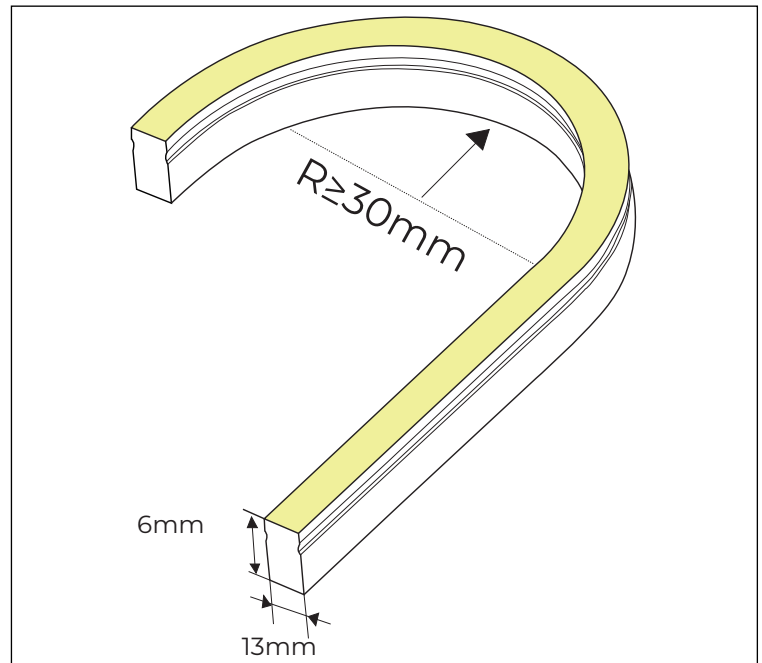

Shown with PVC Channel

GREEN

Optional Accessories

Image	Dimensions	Part Number	Description	Barcode
		HV9792-ALU	Aluminium Channel (up to 3m Length)	9350418024664
		HV9792-PVC-CHANNEL	PVC Channel (1000mm Length)	9350418024671
		HV9792-PVC-CHANNEL-2M	PVC Channel (2000mm Length)	9350418028983
		HV9792-MC	2x Mounting Clips	9350418024657

*Ordered after 01-01-2022

For More Information Contact Havit Lighting

143 Beauchamp Road
Matraville NSW 2036
Australia

Tel: 02 9381 8300
Fax: 02 9666 8881
Email: sales@havit.com.au
Web: www.havit.com.au

Warranty Terms & Conditions

www.havit.com.au