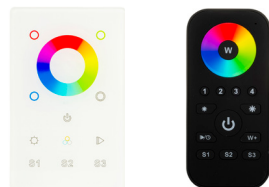

11w 24v DC 60LED Long Run RGBW LED Strip

Watts Per Metre	11w
Input Voltage	24v DC
Colour Temp	RGBW (RGB + 3000K)
Beam Angle	120°
IP Rating	IP20 IP54 IP67
Size	IP20: 12mm (W) x 2mm (H) IP54: 12mm (W) x 3mm (H) IP67: 16mm (W) x 6mm (H) IP67 Including End Caps
Wiring	Parallel
PCB	3oz
Lamp Expectancy	<50,000hrs*
CRI	>80
Dimmable	Yes - With RGB Controller
LED Chip Type	5050
No. of Chips Per Metre	60
Lumen Count	300lm per metre
Maximum Cut Length	15000mm
Cutting Increments	100mm
Mounting	Aluminium Profile or Heat Sink
Operating Temperature	0 - + 60° Celcius
Ambient Temperature	-20° - + 50° Celcius
Warranty	3 Years Replacement*

Examples of Compatible Controllers and Receivers

Remote Controllers

HV9102-M4+M4-5A HV9102-2819RGBW

HV9105-1009-5C

Zigbee

HV9101-ZB-RGBWTP HV9102-ZB-RGBWREM

HV9105-ZB-5C

RF + WIFI