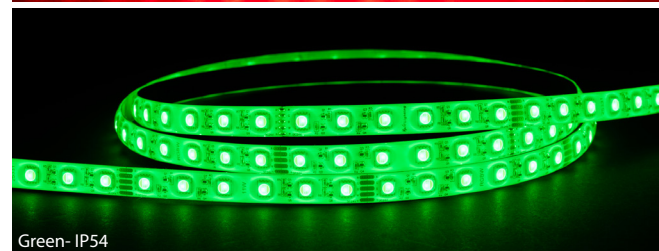

11w 24v DC 60LED Long Run RGBW LED Strip

Watts Per Metre	11w
Input Voltage	24v DC
Colour Temp	RGBW (RGB + 3000K)
Beam Angle	120°
IP Rating	IP20 IP54 IP67
Size	IP20: 12mm (W) x 2mm (H) IP54: 12mm (W) x 3mm (H) IP67: 16mm (W) x 6mm (H) IP67 Including End Caps
Wiring	Parallel
PCB	3oz
Lamp Expectancy	<50,000hrs*
CRI	>80
Dimmable	Yes - With RGB Controller
LED Chip Type	5050
No. of Chips Per Metre	60
Lumen Count	300lm per metre
Maximum Cut Length	15000mm
Cutting Increments	100mm
Mounting	Aluminium Profile or Heat Sink
Operating Temperature	0 - + 60° Celcius
Ambient Temperature	-20° - + 50° Celcius
Warranty	3 Years Replacement*

RGB LED Strip

Red - IP20

Green- IP54

Blue - IP67

IP20

IP20 12mm (W) x 2mm (H) LED Strip Dimensions

IP54 12mm (W) x 3mm (H) LED Strip Dimensions

IP67 16mm (W) x 6mm (H) LED Strip Dimensions

11w 24v DC 60 LED RGB LED Strip - Reels

Image	Part Number	Colour Temp	Lumens	Barcode
	HV9753-IP20-60-RGBW-30M 30M Reel		300lm	9350418043184
	HV9753-IP54-60-RGBW-15M 15M Reel			9350418043191
	HV9753-IP67-60-RGBW-15M 15M Reel			9350418043207