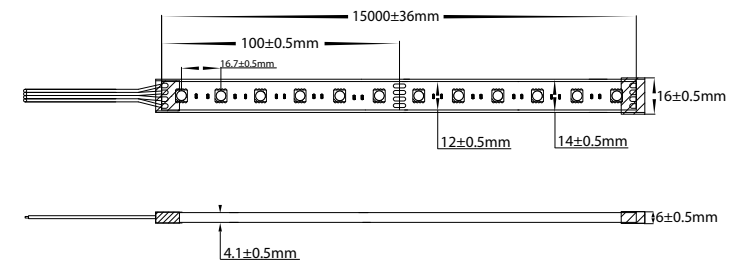

11w 24v DC 60LED Long Run RGBW LED Strip

Watts Per Metre	11w
Input Voltage	24v DC
Colour Temp	RGBW (RGB + 3000K)
Beam Angle	120°
IP Rating	IP20 IP54 IP67
Size	IP20: 12mm (W) x 2mm (H) IP54: 12mm (W) x 3mm (H) IP67: 16mm (W) x 6mm (H) IP67 Including End Caps
Wiring	Parallel
PCB	3oz
Lamp Expectancy	<50,000hrs*
CRI	>80
Dimmable	Yes - With RGB Controller
LED Chip Type	5050
No. of Chips Per Metre	60
Lumen Count	300lm per metre
Maximum Cut Length	15000mm
Cutting Increments	100mm
Mounting	Aluminium Profile or Heat Sink
Operating Temperature	0 - + 60° Celcius
Ambient Temperature	-20° - + 50° Celcius
Warranty	3 Years Replacement*

RGB LED Strip

Red - IP20

Green- IP54

Blue - IP67

IP20

IP20 12mm (W) x 2mm (H) LED Strip Dimensions

IP54 12mm (W) x 3mm (H) LED Strip Dimensions

IP67 16mm (W) x 6mm (H) LED Strip Dimensions

Product Ordering

11w 24v DC 60 LED RGB LED Strip - Per Metre

Image	Part Number	Colour Temp	Lumens	Barcode
	HV9753-IP20-60-RGBW		300lm	9350418043122
	HV9753-IP54-60-RGBW			9350418043139
	HV9753-IP67-60-RGBW			9350418043146