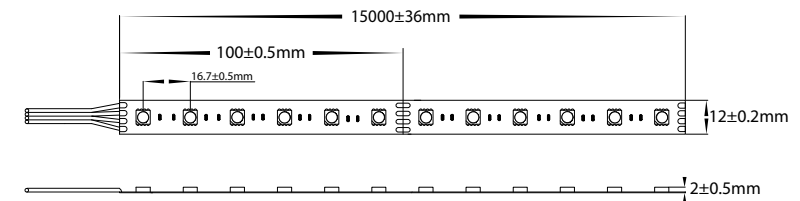

11w 24v DC 60LED Long Run RGBW LED Strip

Watts Per Metre	11w
Input Voltage	24v DC
Colour Temp	RGBW (RGB + 3000K)
Beam Angle	120°
IP Rating	IP20 IP54 IP67
Size	IP20: 12mm (W) x 2mm (H) IP54: 12mm (W) x 3mm (H) IP67: 16mm (W) x 6mm (H) IP67 Including End Caps
Wiring	Parallel
PCB	3oz
Lamp Expectancy	<50,000hrs*
CRI	>80
Dimmable	Yes - With RGB Controller
LED Chip Type	5050
No. of Chips Per Metre	60
Lumen Count	300lm per metre
Maximum Cut Length	15000mm
Cutting Increments	100mm
Mounting	Aluminium Profile or Heat Sink
Operating Temperature	0 - + 60° Celcius
Ambient Temperature	-20° - + 50° Celcius
Warranty	3 Years Replacement*

RGB LED Strip

Red - IP20

Green- IP54

Blue - IP67

IP20

IP20 12mm (W) x 2mm (H) LED Strip Dimensions

IP54 12mm (W) x 3mm (H) LED Strip Dimensions

IP67 16mm (W) x 6mm (H) LED Strip Dimensions

Product Ordering

11w 24v DC 60 LED RGB LED Strip - Per Metre

Image	Part Number	Colour Temp	Lumens	Barcode
	HV9753-IP20-60-RGBW		300lm	9350418043122
	HV9753-IP54-60-RGBW			9350418043139
	HV9753-IP67-60-RGBW			9350418043146