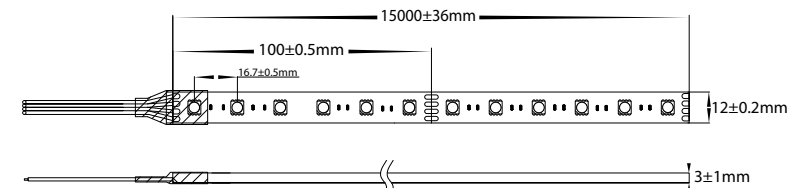

11w 24v DC 60LED Long Run RGBW LED Strip

Watts Per Metre	11w
Input Voltage	24v DC
Colour Temp	RGBW (RGB + 3000K)
Beam Angle	120°
IP Rating	IP20 IP54 IP67
Size	IP20: 12mm (W) x 2mm (H) IP54: 12mm (W) x 3mm (H) IP67: 16mm (W) x 6mm (H) IP67 Including End Caps
Wiring	Parallel
PCB	3oz
Lamp Expectancy	<50,000hrs*
CRI	>80
Dimmable	Yes - With RGB Controller
LED Chip Type	5050
No. of Chips Per Metre	60
Lumen Count	300lm per metre
Maximum Cut Length	15000mm
Cutting Increments	100mm
Mounting	Aluminium Profile or Heat Sink
Operating Temperature	0 - + 60° Celcius
Ambient Temperature	-20° - + 50° Celcius
Warranty	3 Years Replacement*

RGB LED Strip

Red - IP20

Green- IP54

Blue - IP67

IP20

IP20 12mm (W) x 2mm (H) LED Strip Dimensions

IP54 12mm (W) x 3mm (H) LED Strip Dimensions

IP67 16mm (W) x 6mm (H) LED Strip Dimensions