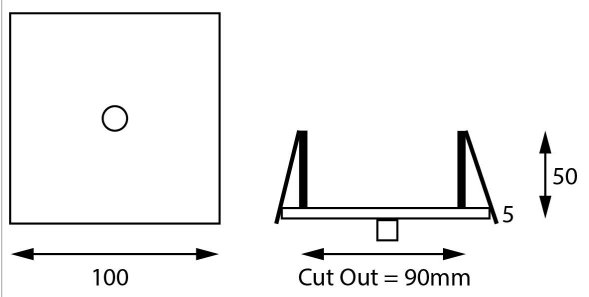

PRODUCT SPECIFICATIONS

- Material:** Aluminium
- Colour:** Black, Satin Chrome & White
- IP Rating:** IP20
- Cut Out:** 90mm
- Weight Limit:** 1kg
- Warranty:** 2 Years Replacement**

DIMENSIONS

IP RATING

Product Ordering

IMAGE	PART NUMBER	DESCRIPTION
	HV9705-9005-BLK-SQ	100mm x 100mm Square recessed black canopy
	HV9705-9005-SCH-SQ	100mm x 100mm Square recessed satin chrome canopy
	HV9705-9005-WHT-SQ	100mm x 100mm Square recessed white canopy