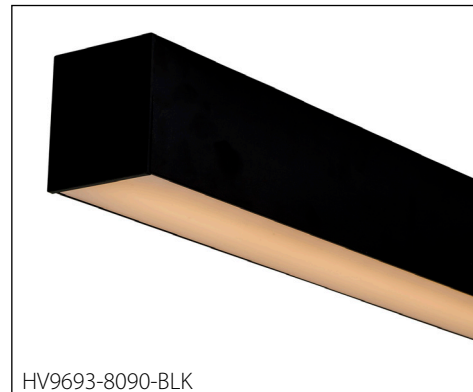

# Suspended or Surface Mounted Aluminium Profile

## PRODUCT SPECIFICATIONS

Material	Aluminium
Colours Available	Silver, Black or White
Suits LED Strip Size	Up to 50mm x 6mm
Available Lengths	Up to 3000mm
Installation Method	Suspended or Surface Mounted
IP Rating	IP20
Warranty	3 Years Replacement

## DIMENSIONS

HV9693-8090

HV9693-8090-WHT

HV9693-8090-BLK