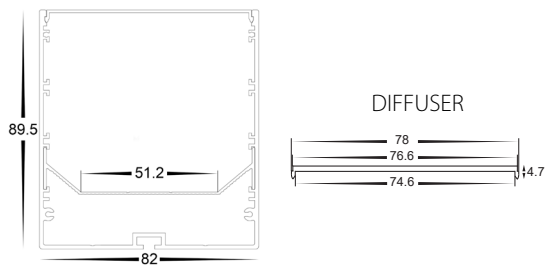

## PRODUCT SPECIFICATIONS

Material	Aluminium
Colours Available	Silver, Black or White
Suits LED Strip Size	Up to 50mm x 6mm
Available Lengths	Up to 3000mm
Installation Method	Suspended or Surface Mounted
IP Rating	IP20
Warranty	3 Years Replacement

## DIMENSIONS

HV9693-8090

HV9693-8090-WHT

HV9693-8090-BLK

### Recommended QTY per Length

- Up to 1500mm = 2
- 1500mm - 2500mm = 3
- 2500mm - 3000mm = 4