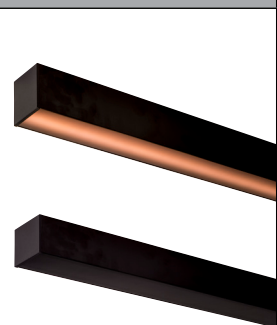

Suspended Up & Down Aluminium Profile

PRODUCT SPECIFICATIONS

Material	Aluminium
Colours Available	Silver, Black or White
Suits LED Strip Size	Up to 55mm x 6mm
Available Lengths	Up to 3000mm
Installation Method	Suspended
IP Rating	IP20
Warranty	3 Years Replacement

HV9705-9952

Recommended QTY per Length

- Up to 1500mm = 2
- 1500mm - 2500mm = 3
- 2500mm - 3000mm = 4

OPTIONAL LONG RUN DIFFUSER UP TO 20M

HV9693-6080-SD-ROLL

JOINER TO SUIT

HV9693-6080-JOINER

OPTIONAL BLACK DIFFUSER

HV9693-6080-BLKSD

IMAGE	PART NUMBER	INCLUDED
	HV9693-6080	Custom cut lengths up to 3000mm* - Supplied with 2x end caps per length
	HV9693-6080-3M	3000mm Length - Supplied with 6x end caps
	HV9693-6080-BLK	Custom cut lengths up to 3000mm* - Supplied with 2x end caps per length
	HV9693-6080-BLK-3M	3000mm Length - Supplied with 6x end caps
	HV9693-6080-WHT	Custom cut lengths up to 3000mm* - Supplied with 2x end caps per length
	HV9693-6080-WHT-3M	3000mm Length - Supplied with 6x end caps