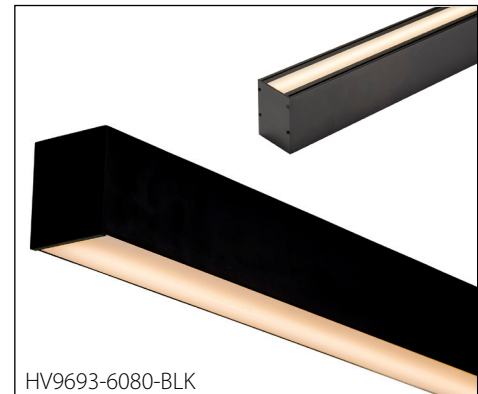

Suspended Up & Down Aluminium Profile

PRODUCT SPECIFICATIONS

Material	Aluminium
Colours Available	Silver, Black or White
Suits LED Strip Size	Up to 55mm x 6mm
Available Lengths	Up to 3000mm
Installation Method	Suspended
IP Rating	IP20
Warranty	3 Years Replacement

DIMENSIONS

TOP DIFFUSER

BOTTOM DIFFUSER

HV9693-6080

HV9693-6080-WHT

HV9693-6080-BLK

SAMPLE INSTALLATION DIAGRAM

SUSPENSION KIT TO SUIT

HV9705-9952

Recommended QTY per Length

- Up to 1500mm = 2
- 1500mm - 2500mm = 3
- 2500mm - 3000mm = 4

OPTIONAL LONG RUN DIFFUSER UP TO 20M

HV9693-6080-SD-ROLL

JOINER TO SUIT

HV9693-6080-JOINER

OPTIONAL BLACK DIFFUSER

HV9693-6080-BLKSD

IMAGE	PART NUMBER	INCLUDED
	HV9693-6080	Custom cut lengths up to 3000mm* - Supplied with 2x end caps per length
	HV9693-6080-3M	3000mm Length - Supplied with 6x end caps
	HV9693-6080-BLK	Custom cut lengths up to 3000mm* - Supplied with 2x end caps per length
	HV9693-6080-BLK-3M	3000mm Length - Supplied with 6x end caps
	HV9693-6080-WHT	Custom cut lengths up to 3000mm* - Supplied with 2x end caps per length
	HV9693-6080-WHT-3M	3000mm Length - Supplied with 6x end caps