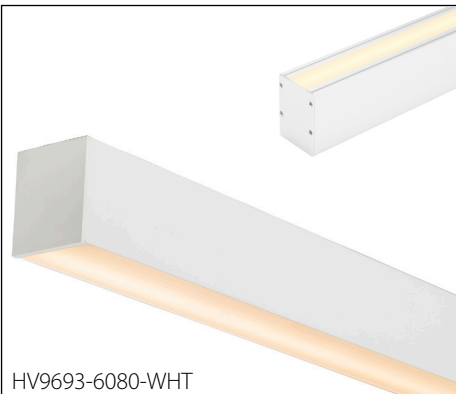

Suspended Up & Down Aluminium Profile

PRODUCT SPECIFICATIONS

Material	Aluminium
Colours Available	Silver, Black or White
Suits LED Strip Size	Up to 55mm x 6mm
Available Lengths	Up to 3000mm
Installation Method	Suspended
IP Rating	IP20
Warranty	3 Years Replacement

DIMENSIONS

TOP DIFFUSER

BOTTOM DIFFUSER

HV9693-6080

HV9693-6080-WHT

HV9693-6080-BLK

SAMPLE INSTALLATION DIAGRAM

SUSPENSION KIT TO SUIT

HV9705-9952

Recommended QTY per Length

- Up to 1500mm = 2
- 1500mm - 2500mm = 3
- 2500mm - 3000mm = 4

OPTIONAL LONG RUN DIFFUSER UP TO 20M

HV9693-6080-SD-ROLL

JOINER TO SUIT

HV9693-6080-JOINER

OPTIONAL BLACK DIFFUSER

HV9693-6080-BLKSD

IMAGE	PART NUMBER	INCLUDED
	HV9693-6080	Custom cut lengths up to 3000mm* - Supplied with 2x end caps per length
	HV9693-6080-3M	3000mm Length - Supplied with 6x end caps
	HV9693-6080-BLK	Custom cut lengths up to 3000mm* - Supplied with 2x end caps per length
	HV9693-6080-BLK-3M	3000mm Length - Supplied with 6x end caps
	HV9693-6080-WHT	Custom cut lengths up to 3000mm* - Supplied with 2x end caps per length
	HV9693-6080-WHT-3M	3000mm Length - Supplied with 6x end caps