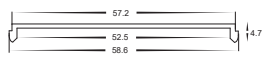

BOTTOM DIFFUSER