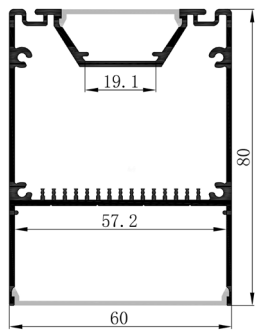

Suspended Up & Down Aluminium Profile

PRODUCT SPECIFICATIONS

Material	Aluminium
Colours Available	Silver, Black or White
Suits LED Strip Size	Up to 55mm x 6mm
Available Lengths	Up to 3000mm
Installation Method	Suspended
IP Rating	IP20
Warranty	3 Years Replacement

DIMENSIONS

TOP DIFFUSER

BOTTOM DIFFUSER

HV9693-6080

HV9693-6080-WHT

HV9693-6080-BLK

SAMPLE INSTALLATION DIAGRAM

SUSPENSION KIT TO SUIT

HV9705-9952

Recommended QTY per Length

- Up to 1500mm = 2
- 1500mm - 2500mm = 3
- 2500mm - 3000mm = 4

OPTIONAL LONG RUN DIFFUSER UP TO 20M

HV9693-6080-SD-ROLL

JOINER TO SUIT

HV9693-6080-JOINER

OPTIONAL BLACK DIFFUSER

HV9693-6080-BLKSD

IMAGE	PART NUMBER	INCLUDED
	HV9693-6080	Custom cut lengths up to 3000mm* - Supplied with 2x end caps per length
	HV9693-6080-3M	3000mm Length - Supplied with 6x end caps
	HV9693-6080-BLK	Custom cut lengths up to 3000mm* - Supplied with 2x end caps per length
	HV9693-6080-BLK-3M	3000mm Length - Supplied with 6x end caps
	HV9693-6080-WHT	Custom cut lengths up to 3000mm* - Supplied with 2x end caps per length
	HV9693-6080-WHT-3M	3000mm Length - Supplied with 6x end caps