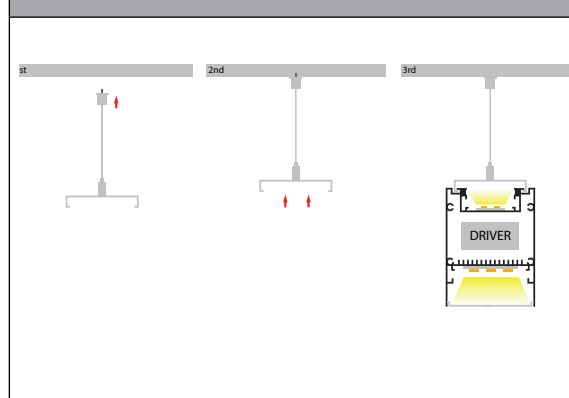

Suspended Up & Down Aluminium Profile

PRODUCT SPECIFICATIONS

Material	Aluminium
Colours Available	Silver, Black or White
Suits LED Strip Size	Up to 55mm x 6mm
Available Lengths	Up to 3000mm
Installation Method	Suspended
IP Rating	IP20
Warranty	3 Years Replacement

DIMENSIONS

TOP DIFFUSER

BOTTOM DIFFUSER

HV9693-6080

HV9693-6080-WHT

HV9693-6080-BLK

SAMPLE INSTALLATION DIAGRAM

SUSPENSION KIT TO SUIT

HV9705-9952

Recommended QTY per Length

- Up to 1500mm = 2
- 1500mm - 2500mm = 3
- 2500mm - 3000mm = 4

OPTIONAL LONG RUN DIFFUSER UP TO 20M

HV9693-6080-SD-ROLL

JOINER TO SUIT

HV9693-6080-JOINER

OPTIONAL BLACK DIFFUSER

HV9693-6080-BLKSD

IMAGE	PART NUMBER	INCLUDED
	HV9693-6080	Custom cut lengths up to 3000mm* - Supplied with 2x end caps per length
	HV9693-6080-3M	3000mm Length - Supplied with 6x end caps
	HV9693-6080-BLK	Custom cut lengths up to 3000mm* - Supplied with 2x end caps per length
	HV9693-6080-BLK-3M	3000mm Length - Supplied with 6x end caps
	HV9693-6080-WHT	Custom cut lengths up to 3000mm* - Supplied with 2x end caps per length
	HV9693-6080-WHT-3M	3000mm Length - Supplied with 6x end caps