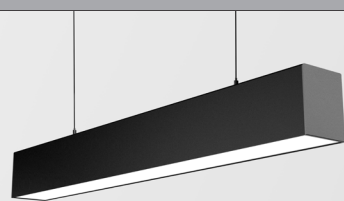

Suspended or Surface Mounted Aluminium Profile

Product Specifications

Material	Aluminium
Colour	Black or White
LED Strip Size	Up to 30mm x 6mm
Installation Type	Ceiling - Surface or Suspended
Diffuser Type	UV Stabilised PC Diffuser
Available Lengths	Up to 3000mm
IP Rating	IP20
Warranty	3 Years Replacement*

Suspended Sample Installation Diagram

Suspended Sample Installation Diagram

Samples Assembly Diagram

Dimensions

Product Ordering

Image	Part Number	Included
	HV9693-5270-BLK	Custom Cut Lengths up to 3000mm Supplied with Black Aluminium Profile, PC Diffuser + 2x end caps per length
	HV9693-5270-BLK-3M	3000mm Length - Supplied with Black Aluminium Profile, PC Diffuser + 6x End Caps
Image Coming Soon	HV9693-5270-WHT	Custom Cut Lengths up to 3000mm Supplied with White Aluminium Profile, PC Diffuser + 2x end caps per length
	HV9693-5270-WHT-3M	3000mm Length - Supplied with White Aluminium Profile, PC Diffuser + 6x End Caps