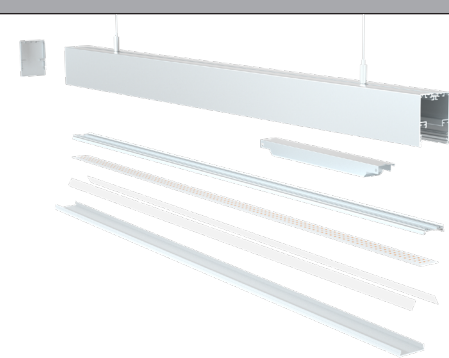

Suspended or Surface Mounted Aluminium Profile

Product Specifications

Material	Aluminium
Colour	Black or White
LED Strip Size	Up to 30mm x 6mm
Installation Type	Ceiling - Surface or Suspended
Diffuser Type	UV Stabilised PC Diffuser
Available Lengths	Up to 3000mm
IP Rating	IP20
Warranty	3 Years Replacement*

Suspended Sample Installation Diagram

Suspended Sample Installation Diagram

Samples Assembly Diagram

Dimensions

Product Ordering

Image	Part Number	Included
	HV9693-5270-BLK	Custom Cut Lengths up to 3000mm Supplied with Black Aluminium Profile, PC Diffuser + 2x end caps per length
	HV9693-5270-BLK-3M	3000mm Length - Supplied with Black Aluminium Profile, PC Diffuser + 6x End Caps
Image Coming Soon	HV9693-5270-WHT	Custom Cut Lengths up to 3000mm Supplied with White Aluminium Profile, PC Diffuser + 2x end caps per length
	HV9693-5270-WHT-3M	3000mm Length - Supplied with White Aluminium Profile, PC Diffuser + 6x End Caps

*Items ordered after 01-01-2022

ACCESSORIES

	H705-9953	SUSPENSION KIT
	HV9693-5270-SD-ROLL	LONG RUN DIFFUSER FOR CONTINUOUS RUN UP TO 20M
	HV9693-5270-BLKSD	BLACK DIFFUSER - UP TO 3M LENGTH
	HV9693-5270-AGD	ANTI GLARE REFLECTOR - UP TO 3M LENGTH
	HV9693-5270-ALUBLK	BLACK ALUMINIUM INSERT
	HV9693-5270-JOINER	STRAIGHT JOINER
	HV9693-5270-JOINER-120°	120° Y SHAPE JOINER
	HV9693-5270-JOINER-150°	150° Y SHAPE JOINER
	HV9693-5270-JOINER-180°	STRAIGHT JOINER
	HV9693-5270-JOINER-L120°	120° VERTICAL L SHAPE JOINER
	HV9693-5270-JOINER-L30°	30° VERTICAL L SHAPE JOINER
	HV9693-5270-JOINER-L60°	60° VERTICAL L SHAPE JOINER
	HV9693-5270-JOINER-X30°	30° X SHAPE JOINER
	HV9693-5270-JOINER-Y30°	30° Y SHAPE JOINER
	HV9693-5270-LJOINER	L JOINER
	HV9693-5270-LJOINER-2	VERTICAL L JOINER
	HV9693-5270-REF	REFLECTIVE TAPE TO INCREASE LIGHT OUTPUT BY 17%
	HV9705-SM	SURFACE MOUNT CLIP