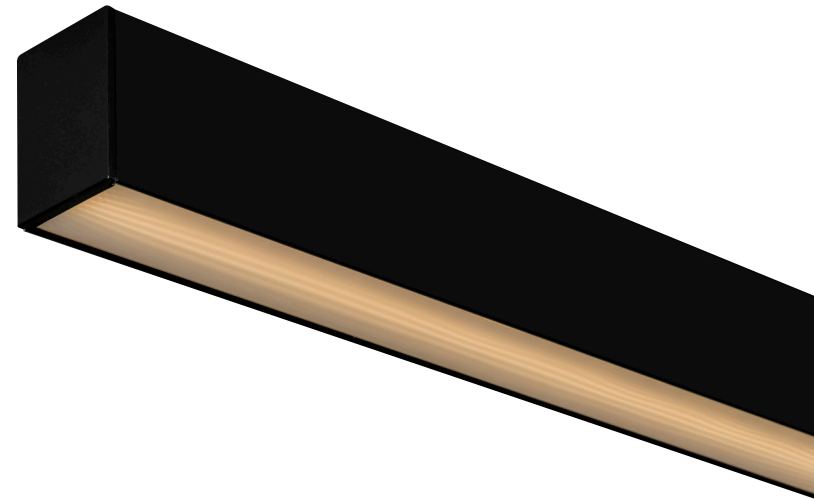

Suspended or Surface Mounted Aluminium Profile

Product Specifications

Material	Aluminium
Colour	Black or White
LED Strip Size	Up to 30mm x 6mm
Installation Type	Ceiling - Surface or Suspended
Diffuser Type	UV Stabilised PC Diffuser
Available Lengths	Up to 3000mm
IP Rating	IP20
Warranty	3 Years Replacement*

Suspended Sample Installation Diagram

Suspended Sample Installation Diagram

Samples Assembly Diagram

Dimensions

Product Ordering

Image	Part Number	Included
	HV9693-5270-BLK	Custom Cut Lengths up to 3000mm Supplied with Black Aluminium Profile, PC Diffuser + 2x end caps per length
	HV9693-5270-BLK-3M	3000mm Length - Supplied with Black Aluminium Profile, PC Diffuser + 6x End Caps
Image Coming Soon	HV9693-5270-WHT	Custom Cut Lengths up to 3000mm Supplied with White Aluminium Profile, PC Diffuser + 2x end caps per length
	HV9693-5270-WHT-3M	3000mm Length - Supplied with White Aluminium Profile, PC Diffuser + 6x End Caps

*Items ordered after 01-01-2022

ACCESSORIES

	H705-9953	SUSPENSION KIT
	HV9693-5270-SD-ROLL	LONG RUN DIFFUSER FOR CONTINUOUS RUN UP TO 20M
	HV9693-5270-BLKSD	BLACK DIFFUSER - UP TO 3M LENGTH
	HV9693-5270-AGD	ANTI GLARE REFLECTOR - UP TO 3M LENGTH
	HV9693-5270-ALUBLK	BLACK ALUMINIUM INSERT
	HV9693-5270-JOINER	STRAIGHT JOINER
	HV9693-5270-JOINER-120°	120° Y SHAPE JOINER
	HV9693-5270-JOINER-150°	150° Y SHAPE JOINER
	HV9693-5270-JOINER-180°	STRAIGHT JOINER
	HV9693-5270-JOINER-L120°	120° VERTICAL L SHAPE JOINER
	HV9693-5270-JOINER-L30°	30° VERTICAL L SHAPE JOINER
	HV9693-5270-JOINER-L60°	60° VERTICAL L SHAPE JOINER
	HV9693-5270-JOINER-X30°	30° X SHAPE JOINER
	HV9693-5270-JOINER-Y30°	30° Y SHAPE JOINER
	HV9693-5270-LJOINER	L JOINER
	HV9693-5270-LJOINER-2	VERTICAL L JOINER
	HV9693-5270-REF	REFLECTIVE TAPE TO INCREASE LIGHT OUTPUT BY 17%
	HV9705-SM	SURFACE MOUNT CLIP