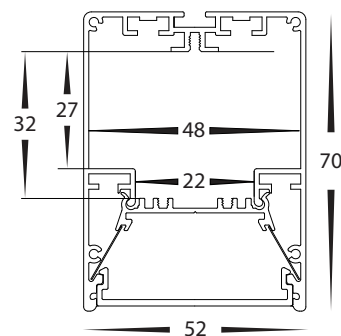

Suspended or Surface Mounted Aluminium Profile

Product Specifications

Material	Aluminium
Colour	Black or White
LED Strip Size	Up to 30mm x 6mm
Installation Type	Ceiling - Surface or Suspended
Diffuser Type	UV Stabilised PC Diffuser
Available Lengths	Up to 3000mm
IP Rating	IP20
Warranty	3 Years Replacement*

Suspended Sample Installation Diagram

Suspended Sample Installation Diagram

Samples Assembly Diagram

Dimensions

Product Ordering

Image	Part Number	Included
	HV9693-5270-BLK	Custom Cut Lengths up to 3000mm Supplied with Black Aluminium Profile, PC Diffuser + 2x end caps per length
	HV9693-5270-BLK-3M	3000mm Length - Supplied with Black Aluminium Profile, PC Diffuser + 6x End Caps
Image Coming Soon	HV9693-5270-WHT	Custom Cut Lengths up to 3000mm Supplied with White Aluminium Profile, PC Diffuser + 2x end caps per length
	HV9693-5270-WHT-3M	3000mm Length - Supplied with White Aluminium Profile, PC Diffuser + 6x End Caps

*Items ordered after 01-01-2022

ACCESSORIES

	H705-9953	SUSPENSION KIT
	HV9693-5270-SD-ROLL	LONG RUN DIFFUSER FOR CONTINUOUS RUN UP TO 20M
	HV9693-5270-BLKSD	BLACK DIFFUSER - UP TO 3M LENGTH
	HV9693-5270-AGD	ANTI GLARE REFLECTOR - UP TO 3M LENGTH
	HV9693-5270-ALUBLK	BLACK ALUMINIUM INSERT
	HV9693-5270-JOINER	STRAIGHT JOINER
	HV9693-5270-JOINER-120°	120° Y SHAPE JOINER
	HV9693-5270-JOINER-150°	150° Y SHAPE JOINER
	HV9693-5270-JOINER-180°	STRAIGHT JOINER
	HV9693-5270-JOINER-L120°	120° VERTICAL L SHAPE JOINER
	HV9693-5270-JOINER-L30°	30° VERTICAL L SHAPE JOINER
	HV9693-5270-JOINER-L60°	60° VERTICAL L SHAPE JOINER
	HV9693-5270-JOINER-X30°	30° X SHAPE JOINER
	HV9693-5270-JOINER-Y30°	30° Y SHAPE JOINER
	HV9693-5270-LJOINER	L JOINER
	HV9693-5270-LJOINER-2	VERTICAL L JOINER
	HV9693-5270-REF	REFLECTIVE TAPE TO INCREASE LIGHT OUTPUT BY 17%
	HV9705-SM	SURFACE MOUNT CLIP