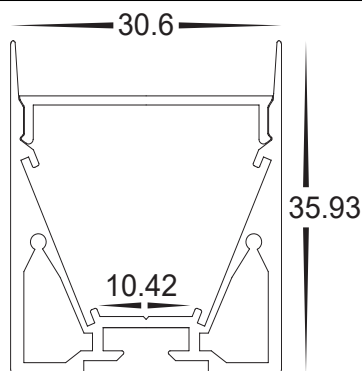

# Surface Mounted or Suspended Aluminium Profile

## PRODUCT SPECIFICATIONS

Material	Aluminium
Colours Available	Silver, Black or White
Suits LED Strip Size	Up to 10mm x 6mm
Available Lengths	Up to 3000mm
Installation Method	Surface Mounted or Suspended
IP Rating	IP20
Warranty	3 Years Replacement*

## DIMENSIONS

HV9693-3136

## OPTIONAL BLACK DIFFUSER

HV9693-3136-BLKSD

IMAGE	PART NUMBER	INCLUDED
	<b>HV9693-3136</b>	Custom cut lengths up to 3000mm** - Supplied with 2x end caps per length
	<b>HV9693-3136-3M</b>	3000mm Length - Supplied with 6x end caps
	<b>HV9693-3136-BLK</b>	Custom cut lengths up to 3000mm** - Supplied with 2x end caps per length
	<b>HV9693-3136-BLK-3M</b>	3000mm Length - Supplied with 6x end caps
	<b>HV9693-3136-WHT</b>	Custom cut lengths up to 3000mm** - Supplied with 2x end caps per length
	<b>HV9693-3136-WHT-3M</b>	3000mm Length - Supplied with 6x end caps