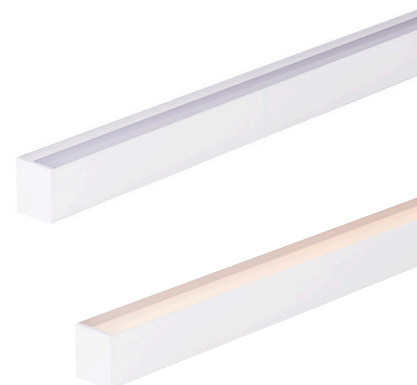

HV9693-3136-WHT

SUSPENSION KIT TO SUIT

OPTIONAL LONG RUN DIFFUSER UP TO 20M

OPTIONAL BLACK DIFFUSER

IMAGE	PART NUMBER	INCLUDED
	HV9693-3136	Custom cut lengths up to 3000mm** - Supplied with 2x end caps per length
	HV9693-3136-3M	3000mm Length - Supplied with 6x end caps
	HV9693-3136-BLK	Custom cut lengths up to 3000mm** - Supplied with 2x end caps per length
	HV9693-3136-BLK-3M	3000mm Length - Supplied with 6x end caps
	HV9693-3136-WHT	Custom cut lengths up to 3000mm** - Supplied with 2x end caps per length
	HV9693-3136-WHT-3M	3000mm Length - Supplied with 6x end caps

* Items order after 01-01-2022

** Custom cut lengths will include end caps. eg 2000mm will be cut at 1955mm to allow for installation of end caps.

For More Information Contact Havit Lighting

143 Beauchamp Road
Matraville NSW 2036
Australia

Tel: 02 9381 83000
Fax: 02 9666 888
Email: sales@havit.com.au
Web: www.havit.com.au

Warranty Terms & Conditions

www.havit.com.au