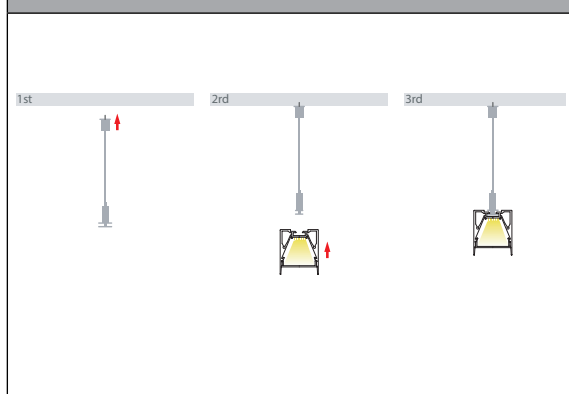

SAMPLE INSTALLATION DIAGRAM

HV9693-3136-BLK