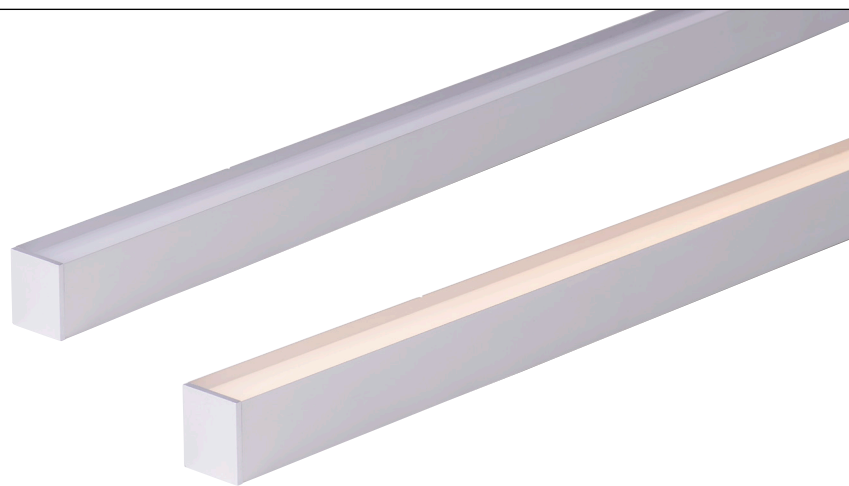

HV9693-3136