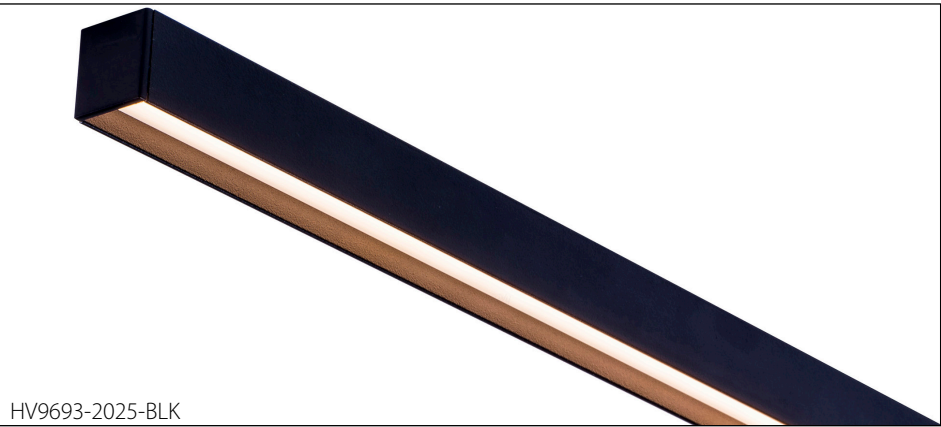

Suspended or Surface Mounted Aluminium Profile

PRODUCT SPECIFICATIONS

Material	Aluminium
Colours Available	Black or White
Suits LED Strip Size	Up to 16mm x 4mm
Available Lengths	Up to 3000mm
Installation Method	Suspended or Surface Mounted
IP Rating	IP20
Warranty	3 Years Replacement

DIMENSIONS

HV9693-2025-BLK

HV9693-2025-WHT

SAMPLE INSTALLATION DIAGRAM

SUSPENSION KIT TO SUIT

HV9693-2025-SUSKIT

Recommended QTY per Length

- Up to 1500mm = 2
- 1500mm - 2500mm = 3
- 2500mm - 3000mm = 4

OPTIONAL LONG RUN DIFFUSER UP TO 20M

HV9693-2025-SD-ROLL

OPTIONAL SURFACE MOUNTED CLIPS

HV9693-2025-SMCLIP

OPTIONAL BLACK DIFFUSER

HV9693-2025-BLKSD

IMAGE	PART NUMBER	INCLUDED
	HV9693-2025-BLK	Custom cut lengths up to 3000mm* - Supplied with 2x end caps per length
	HV9693-2025-BLK-3M	3000mm Length - Supplied with 6x end caps
	HV9693-2025-WHT	Custom cut lengths up to 3000mm* - Supplied with 2x end caps per length
	HV9693-2025-WHT-3M	3000mm Length - Supplied with 6x end caps