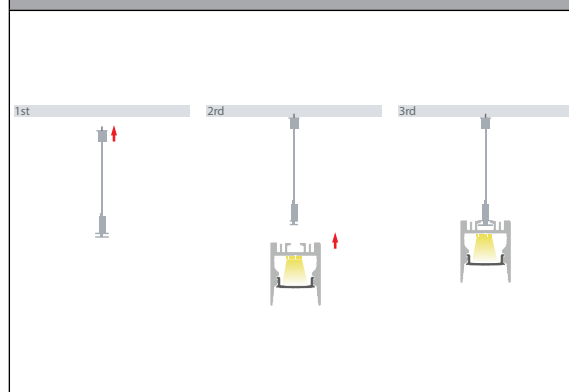

Suspended or Surface Mounted Aluminium Profile

PRODUCT SPECIFICATIONS

Material	Aluminium
Colours Available	Black or White
Suits LED Strip Size	Up to 16mm x 4mm
Available Lengths	Up to 3000mm
Installation Method	Suspended or Surface Mounted
IP Rating	IP20
Warranty	3 Years Replacement

DIMENSIONS

HV9693-2025-BLK

HV9693-2025-WHT

SAMPLE INSTALLATION DIAGRAM

SUSPENSION KIT TO SUIT

HV9693-2025-SUSKIT

Recommended QTY per Length

- Up to 1500mm = 2
- 1500mm - 2500mm = 3
- 2500mm - 3000mm = 4

OPTIONAL LONG RUN DIFFUSER UP TO 20M

HV9693-2025-SD-ROLL

OPTIONAL SURFACE MOUNTED CLIPS

HV9693-2025-SMCLIP

OPTIONAL BLACK DIFFUSER

HV9693-2025-BLKSD

IMAGE	PART NUMBER	INCLUDED
	HV9693-2025-BLK	Custom cut lengths up to 3000mm* - Supplied with 2x end caps per length
	HV9693-2025-BLK-3M	3000mm Length - Supplied with 6x end caps
	HV9693-2025-WHT	Custom cut lengths up to 3000mm* - Supplied with 2x end caps per length
	HV9693-2025-WHT-3M	3000mm Length - Supplied with 6x end caps