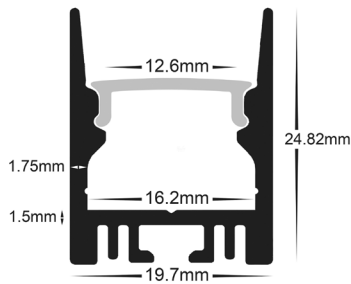

Suspended or Surface Mounted Aluminium Profile

PRODUCT SPECIFICATIONS

Material	Aluminium
Colours Available	Black or White
Suits LED Strip Size	Up to 16mm x 4mm
Available Lengths	Up to 3000mm
Installation Method	Suspended or Surface Mounted
IP Rating	IP20
Warranty	3 Years Replacement

DIMENSIONS

HV9693-2025-BLK

HV9693-2025-WHT

SAMPLE INSTALLATION DIAGRAM

SUSPENSION KIT TO SUIT

HV9693-2025-SUSKIT

Recommended QTY per Length

- Up to 1500mm = 2
- 1500mm - 2500mm = 3
- 2500mm - 3000mm = 4

OPTIONAL LONG RUN DIFFUSER UP TO 20M

HV9693-2025-SD-ROLL

OPTIONAL SURFACE MOUNTED CLIPS

HV9693-2025-SMCLIP

OPTIONAL BLACK DIFFUSER

HV9693-2025-BLKSD

IMAGE	PART NUMBER	INCLUDED
	HV9693-2025-BLK	Custom cut lengths up to 3000mm* - Supplied with 2x end caps per length
	HV9693-2025-BLK-3M	3000mm Length - Supplied with 6x end caps
	HV9693-2025-WHT	Custom cut lengths up to 3000mm* - Supplied with 2x end caps per length
	HV9693-2025-WHT-3M	3000mm Length - Supplied with 6x end caps