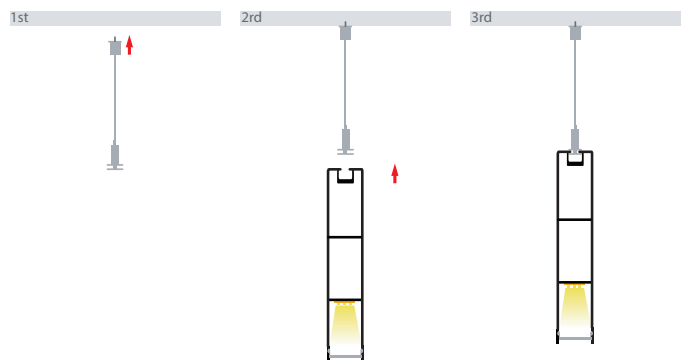

Suspended Aluminium Profile

PRODUCT SPECIFICATIONS

Material	Aluminium
Colours Available	Black or White
Suits LED Strip Size	Up to 12mm x 6mm
Available Lengths	Up to 3000mm
Installation Method	Suspended
IP Rating	IP20
Warranty	3 Years Replacement

DIMENSIONS

HV9693-1896-BLK

HV9693-1896-WHT

SUSPENSION KIT TO SUIT

HV9693-1896-SUS-KIT

Recommended QTY per Length

- Up to 1500mm = 2
- 1500mm - 2500mm = 3
- 2500mm - 3000mm = 4

SAMPLE INSTALLATION DIAGRAM

IMAGE	PART NUMBER	INCLUDED
	HV9693-1896-BLK	Custom cut lengths up to 3000mm* - Supplied with 2x end caps per length
	HV9693-1896-BLK-3M	3000mm Length - Supplied with 6x end caps
	HV9693-1896-WHT	Custom cut lengths up to 3000mm* - Supplied with 2x end caps per length
	HV9693-1896-WHT-3M	3000mm Length - Supplied with 6x end caps