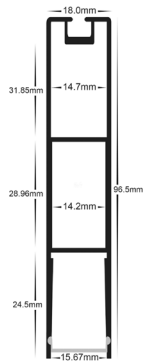

Suspended Aluminium Profile

PRODUCT SPECIFICATIONS

Material	Aluminium
Colours Available	Black or White
Suits LED Strip Size	Up to 12mm x 6mm
Available Lengths	Up to 3000mm
Installation Method	Suspended
IP Rating	IP20
Warranty	3 Years Replacement

DIMENSIONS

HV9693-1896-BLK

HV9693-1896-WHT

SUSPENSION KIT TO SUIT

HV9693-1896-SUS-KIT

Recommended QTY per Length

- Up to 1500mm = 2
- 1500mm - 2500mm = 3
- 2500mm - 3000mm = 4

SAMPLE INSTALLATION DIAGRAM

IMAGE	PART NUMBER	INCLUDED
	HV9693-1896-BLK	Custom cut lengths up to 3000mm* - Supplied with 2x end caps per length
	HV9693-1896-BLK-3M	3000mm Length - Supplied with 6x end caps
	HV9693-1896-WHT	Custom cut lengths up to 3000mm* - Supplied with 2x end caps per length
	HV9693-1896-WHT-3M	3000mm Length - Supplied with 6x end caps

* Custom cut lengths will include end caps. eg 2000mm will be cut at 1955mm to allow for installation of end caps.

For More Information Contact Havit Lighting

143 Beauchamp Road
Matraville NSW 2036
Australia