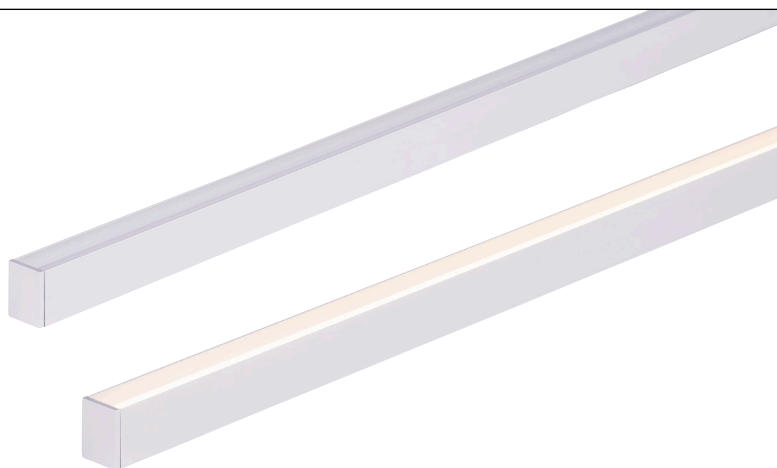

Surface Mounted or Suspended Aluminium Profile

PRODUCT SPECIFICATIONS

Material	Aluminium
Colours Available	Silver, Black or White
Suits LED Strip Size	Up to 13mm x 6mm
Available Lengths	Up to 3000mm
Installation Method	Surface Mounted or Suspended
IP Rating	IP20
Warranty	3 Years Replacement*

DIMENSIONS

SAMPLE INSTALLATION DIAGRAM

HV9693-1622-WHT

SUSPENSION KIT TO SUIT

OPTIONAL LONG RUN DIFFUSER UP TO 20M

OPTIONAL BLACK DIFFUSER

IMAGE	PART NUMBER	INCLUDED
	HV9693-1622	Custom cut lengths up to 3000mm** - Supplied with 2x end caps per length
	HV9693-1622-3M	3000mm Length - Supplied with 6x end caps
	HV9693-1622-BLK	Custom cut lengths up to 3000mm** - Supplied with 2x end caps per length
	HV9693-1622-BLK-3M	3000mm Length - Supplied with 6x end caps
	HV9693-1622-WHT	Custom cut lengths up to 3000mm** - Supplied with 2x end caps per length
	HV9693-1622-WHT-3M	3000mm Length - Supplied with 6x end caps

* Items order after 01-01-2022

** Custom cut lengths will include end caps. eg 2000mm will be cut at 1955mm to allow for installation of end caps.

For More Information Contact Havit Lighting

143 Beauchamp Road
Matraville NSW 2036
Australia

Tel: 02 9381 83000
Fax: 02 9666 888
Email: sales@havit.com.au
Web: www.havit.com.au

Warranty Terms & Conditions

Additional Information