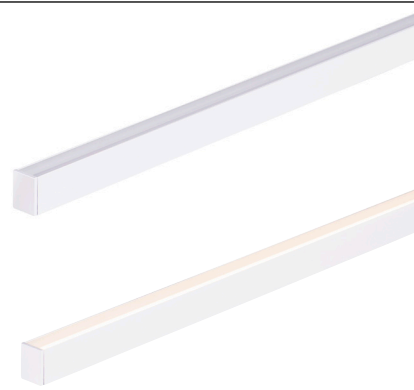

HV9693-1622-WHT

SUSPENSION KIT TO SUIT

OPTIONAL LONG RUN DIFFUSER UP TO 20M

OPTIONAL BLACK DIFFUSER

IMAGE	PART NUMBER	INCLUDED
	HV9693-1622	Custom cut lengths up to 3000mm** - Supplied with 2x end caps per length
	HV9693-1622-3M	3000mm Length - Supplied with 6x end caps
	HV9693-1622-BLK	Custom cut lengths up to 3000mm** - Supplied with 2x end caps per length
	HV9693-1622-BLK-3M	3000mm Length - Supplied with 6x end caps
	HV9693-1622-WHT	Custom cut lengths up to 3000mm** - Supplied with 2x end caps per length
	HV9693-1622-WHT-3M	3000mm Length - Supplied with 6x end caps

* Items order after 01-01-2022

** Custom cut lengths will include end caps. eg 2000mm will be cut at 1955mm to allow for installation of end caps.

For More Information Contact Havit Lighting

143 Beauchamp Road
Matraville NSW 2036
Australia

Tel: 02 9381 83000
Fax: 02 9666 888
Email: sales@havit.com.au
Web: www.havit.com.au

Warranty Terms & Conditions

Additional Information