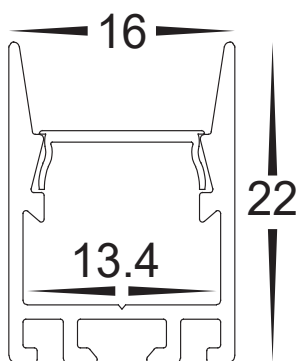

## PRODUCT SPECIFICATIONS

Material	Aluminium
Colours Available	Silver, Black or White
Suits LED Strip Size	Up to 13mm x 6mm
Available Lengths	Up to 3000mm
Installation Method	Surface Mounted or Suspended
IP Rating	IP20
Warranty	3 Years Replacement*

## DIMENSIONS

HV9693-1622

## OPTIONAL BLACK DIFFUSER

HV9693-1622-BLKSD

IMAGE	PART NUMBER	INCLUDED
	<b>HV9693-1622</b>	Custom cut lengths up to 3000mm** - Supplied with 2x end caps per length
	<b>HV9693-1622-3M</b>	3000mm Length - Supplied with 6x end caps
	<b>HV9693-1622-BLK</b>	Custom cut lengths up to 3000mm** - Supplied with 2x end caps per length
	<b>HV9693-1622-BLK-3M</b>	3000mm Length - Supplied with 6x end caps
	<b>HV9693-1622-WHT</b>	Custom cut lengths up to 3000mm** - Supplied with 2x end caps per length
	<b>HV9693-1622-WHT-3M</b>	3000mm Length - Supplied with 6x end caps