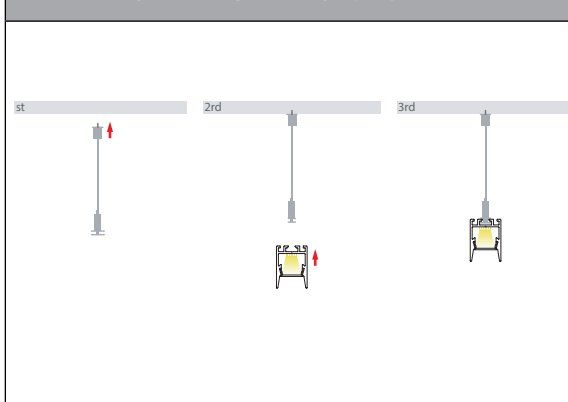

SAMPLE INSTALLATION DIAGRAM

HV9693-1622-BLK