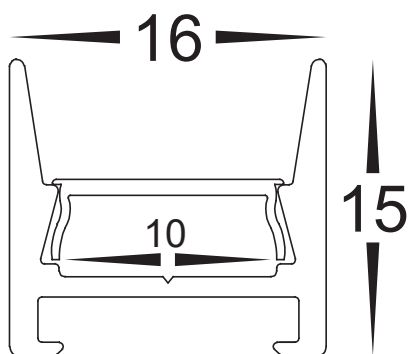

Surface Mounted Aluminium Profile

PRODUCT SPECIFICATIONS

Material	Aluminium
Colours Available	Silver, Black or White
Suits LED Strip Size	Up to 10mm x 3mm
Available Lengths	Up to 3000mm
Installation Method	Surface Mounted
IP Rating	IP20
Warranty	3 Years Replacement*

DIMENSIONS

HV9693-1615

SAMPLE INSTALLATION DIAGRAM

HV9693-1615-BLK

HV9693-1615-WHT

JOINER TO SUIT

HV9693-1615-JOINER

OPTIONAL LONG RUN DIFFUSER UP TO 20M

HV9693-1615-SD-ROLL

OPTIONAL BLACK DIFFUSER

HV9693-1615-BLKSD

IMAGE	PART NUMBER	INCLUDED
	HV9693-1615	Custom cut lengths up to 3000mm** - Supplied with 2x end caps per length + 2x mounting clips per metre
	HV9693-1615-3M	3000mm Length - Supplied with 6x end caps + 6x mounting clips
	HV9693-1615-BLK	Custom cut lengths up to 3000mm** - Supplied with 2x end caps per length + 2x mounting clips per metre
	HV9693-1615-BLK-3M	3000mm Length - Supplied with 6x end caps + 6x mounting clips
	HV9693-1615-WHT	Custom cut lengths up to 3000mm** - Supplied with 2x end caps per length + 2x mounting clips per metre
	HV9693-1615-WHT-3M	3000mm Length - Supplied with 6x end caps + 6x mounting clips