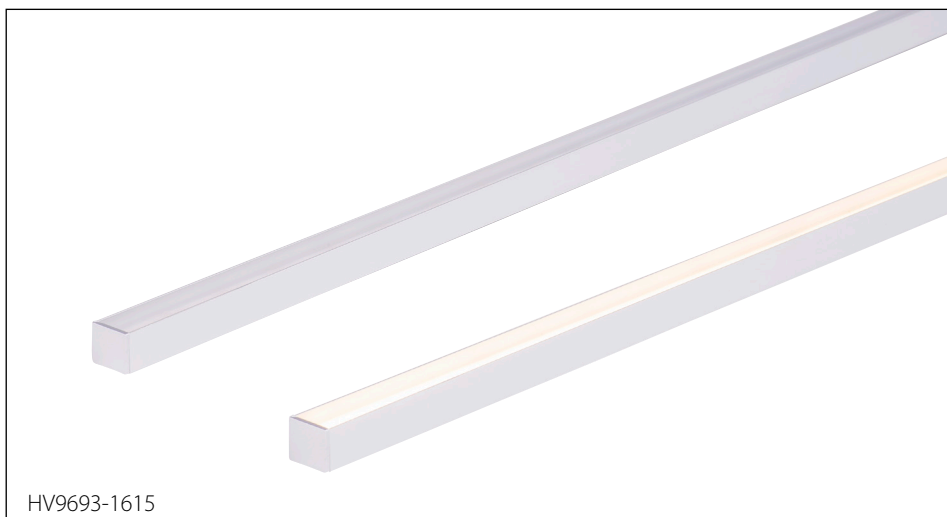

Surface Mounted Aluminium Profile

PRODUCT SPECIFICATIONS

Material	Aluminium
Colours Available	Silver, Black or White
Suits LED Strip Size	Up to 10mm x 3mm
Available Lengths	Up to 3000mm
Installation Method	Surface Mounted
IP Rating	IP20
Warranty	3 Years Replacement*

DIMENSIONS

HV9693-1615

SAMPLE INSTALLATION DIAGRAM

HV9693-1615-BLK

HV9693-1615-WHT

JOINER TO SUIT

HV9693-1615-JOINER

OPTIONAL LONG RUN DIFFUSER UP TO 20M

HV9693-1615-SD-ROLL

OPTIONAL BLACK DIFFUSER

HV9693-1615-BLKSD

IMAGE	PART NUMBER	INCLUDED
	HV9693-1615	Custom cut lengths up to 3000mm** - Supplied with 2x end caps per length + 2x mounting clips per metre
	HV9693-1615-3M	3000mm Length - Supplied with 6x end caps + 6x mounting clips
	HV9693-1615-BLK	Custom cut lengths up to 3000mm** - Supplied with 2x end caps per length + 2x mounting clips per metre
	HV9693-1615-BLK-3M	3000mm Length - Supplied with 6x end caps + 6x mounting clips
	HV9693-1615-WHT	Custom cut lengths up to 3000mm** - Supplied with 2x end caps per length + 2x mounting clips per metre
	HV9693-1615-WHT-3M	3000mm Length - Supplied with 6x end caps + 6x mounting clips