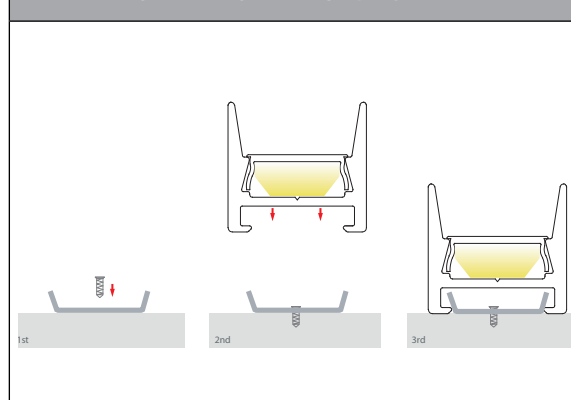

Surface Mounted Aluminium Profile

PRODUCT SPECIFICATIONS

Material	Aluminium
Colours Available	Silver, Black or White
Suits LED Strip Size	Up to 10mm x 3mm
Available Lengths	Up to 3000mm
Installation Method	Surface Mounted
IP Rating	IP20
Warranty	3 Years Replacement*

DIMENSIONS

HV9693-1615

SAMPLE INSTALLATION DIAGRAM

HV9693-1615-BLK

HV9693-1615-WHT

JOINER TO SUIT

HV9693-1615-JOINER

OPTIONAL LONG RUN DIFFUSER UP TO 20M

HV9693-1615-SD-ROLL

OPTIONAL BLACK DIFFUSER

HV9693-1615-BLKSD

IMAGE	PART NUMBER	INCLUDED
	HV9693-1615	Custom cut lengths up to 3000mm** - Supplied with 2x end caps per length + 2x mounting clips per metre
	HV9693-1615-3M	3000mm Length - Supplied with 6x end caps + 6x mounting clips
	HV9693-1615-BLK	Custom cut lengths up to 3000mm** - Supplied with 2x end caps per length + 2x mounting clips per metre
	HV9693-1615-BLK-3M	3000mm Length - Supplied with 6x end caps + 6x mounting clips
	HV9693-1615-WHT	Custom cut lengths up to 3000mm** - Supplied with 2x end caps per length + 2x mounting clips per metre
	HV9693-1615-WHT-3M	3000mm Length - Supplied with 6x end caps + 6x mounting clips