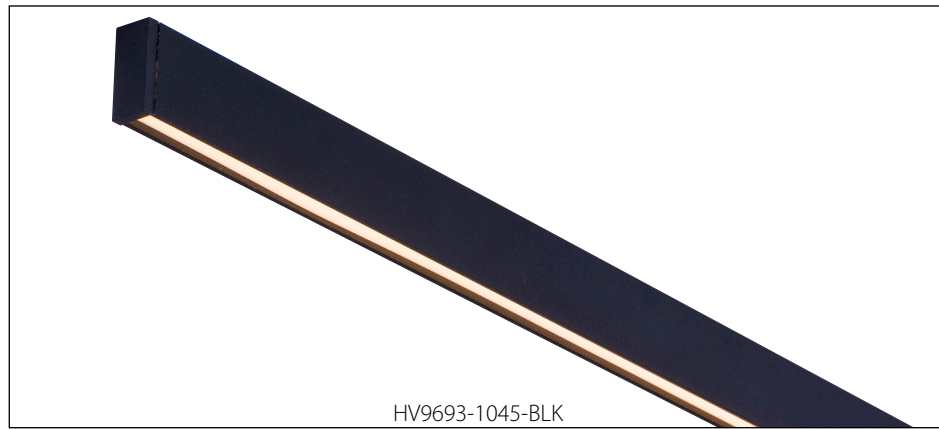

Suspended Aluminium Profile

PRODUCT SPECIFICATIONS

Material	Aluminium
Colours Available	Black or White
Suits LED Strip Size	Up to 4mm x 2mm
Available Lengths	Up to 3000mm
Installation Method	Suspended
IP Rating	IP20
Warranty	3 Years Replacement

DIMENSIONS

SUSPENSION KIT TO SUIT

SUSPENSION WIRING DIAGRAM

SAMPLE INSTALLATION DIAGRAM

IMAGE	PART NUMBER	INCLUDED
	HV9693-1045-BLK	Custom cut lengths up to 3000mm* - Supplied with 2x end caps per length
	HV9693-1045-BLK-3M	3000mm Length - Supplied with 6x end caps
	HV9693-1045-WHT	Custom cut lengths up to 3000mm* - Supplied with 2x end caps per length
	HV9693-1045-WHT-3M	3000mm Length - Supplied with 6x end caps