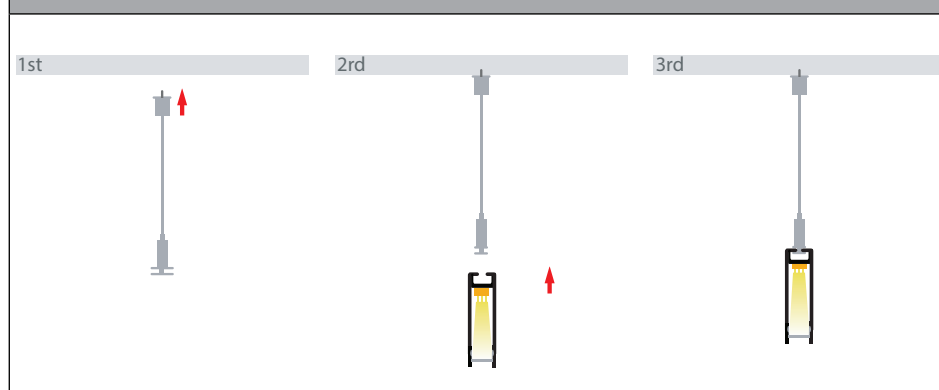

Suspended Aluminium Profile

PRODUCT SPECIFICATIONS

Material	Aluminium
Colours Available	Black or White
Suits LED Strip Size	Up to 4mm x 2mm
Available Lengths	Up to 3000mm
Installation Method	Suspended
IP Rating	IP20
Warranty	3 Years Replacement

DIMENSIONS

SUSPENSION KIT TO SUIT

SUSPENSION WIRING DIAGRAM

SAMPLE INSTALLATION DIAGRAM

IMAGE	PART NUMBER	INCLUDED
	HV9693-1045-BLK	Custom cut lengths up to 3000mm* - Supplied with 2x end caps per length
	HV9693-1045-BLK-3M	3000mm Length - Supplied with 6x end caps
	HV9693-1045-WHT	Custom cut lengths up to 3000mm* - Supplied with 2x end caps per length
	HV9693-1045-WHT-3M	3000mm Length - Supplied with 6x end caps