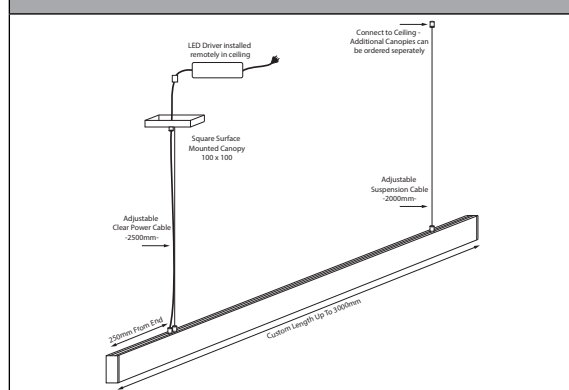

Suspended Aluminium Profile

PRODUCT SPECIFICATIONS

Material	Aluminium
Colours Available	Black or White
Suits LED Strip Size	Up to 4mm x 2mm
Available Lengths	Up to 3000mm
Installation Method	Suspended
IP Rating	IP20
Warranty	3 Years Replacement

DIMENSIONS

SUSPENSION KIT TO SUIT

SUSPENSION WIRING DIAGRAM

SAMPLE INSTALLATION DIAGRAM

IMAGE	PART NUMBER	INCLUDED
	HV9693-1045-BLK	Custom cut lengths up to 3000mm* - Supplied with 2x end caps per length
	HV9693-1045-BLK-3M	3000mm Length - Supplied with 6x end caps
	HV9693-1045-WHT	Custom cut lengths up to 3000mm* - Supplied with 2x end caps per length
	HV9693-1045-WHT-3M	3000mm Length - Supplied with 6x end caps