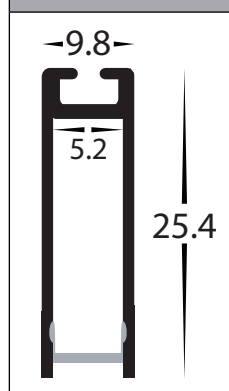

Suspended Aluminium Profile

PRODUCT SPECIFICATIONS

Material	Aluminium
Colours Available	Black or White
Suits LED Strip Size	Up to 4mm x 2mm
Available Lengths	Up to 3000mm
Installation Method	Suspended
IP Rating	IP20
Warranty	3 Years Replacement

DIMENSIONS

SUSPENSION KIT TO SUIT

SUSPENSION WIRING DIAGRAM

SAMPLE INSTALLATION DIAGRAM

IMAGE	PART NUMBER	INCLUDED
	HV9693-1045-BLK	Custom cut lengths up to 3000mm* - Supplied with 2x end caps per length
	HV9693-1045-BLK-3M	3000mm Length - Supplied with 6x end caps
	HV9693-1045-WHT	Custom cut lengths up to 3000mm* - Supplied with 2x end caps per length
	HV9693-1045-WHT-3M	3000mm Length - Supplied with 6x end caps