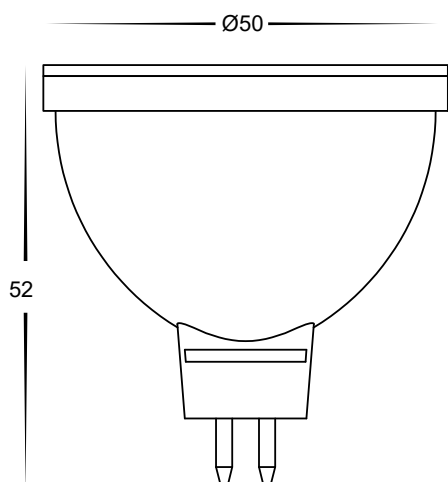

# Adjustable Beam Angle LED Globe

## PRODUCT SPECIFICATIONS

Material	Plastic
Colour	White
IP Rating	IP20
Lamp Base	MR16
Colour Temp.	2700k
CRI:	>80
Wiring	Parallel
Dimmable	No
Warranty	2 Years Replacement

## DIMENSIONS

Twist top of globe to beam angle you wish to use

IMAGE	PART NUMBER	COLOUR TEMP	LUMENS	INPUT VOLTAGE	BEAM ANGLE	INCLUDED LED
	<b>HV9559W</b>	2700k	500lm	12v DC	Adjustable 20/40/60°	6w MR16 LED