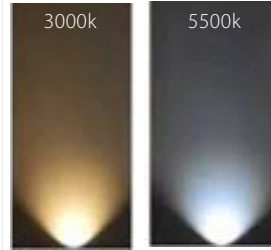

PRODUCT SPECIFICATIONS

- Material:** Plastic
- Colour:** White
- IP Rating:** IP20
- Lamp Base:** G4
- CRI:** ≥80
- Wiring:** Parallel
- Dimmable:** No
- Warranty:** 2 Years Replacement**

DIMENSIONS

COLOUR TEMPERATURE

3000k 5500k

IP RATING

APPROVALS

Product Ordering

IMAGE	PART NUMBER	COLOURTEMP	LUMENS	INPUT	BEAM ANGLE	INCLUDED LED
	HV9523	5500k	110lm	12v DC	180°	1.4w G4 LED
	HV9529	3000k	90lm	12v DC	180°	1.4w G4 LED

* Lumen output measured at source