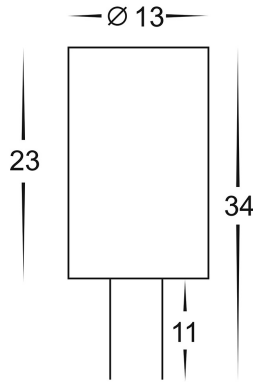

PRODUCT SPECIFICATIONS

- Material:** Plastic
- Colour:** White
- IP Rating:** IP20
- Lamp Base:** G4
- CRI:** ≥80
- Wiring:** Parallel
- Dimmable:** No
- Warranty:** 2 Years Replacement**

DIMENSIONS

COLOUR TEMPERATURE

3000k 5500k

IP RATING

APPROVALS

Product Ordering

IMAGE	PART NUMBER	COLOURTEMP	LUMENS	INPUT	BEAM ANGLE	INCLUDED LED
	HV9523	5500k	110lm	12v DC	180°	1.4w G4 LED
	HV9529	3000k	90lm	12v DC	180°	1.4w G4 LED

* Lumen output measured at source