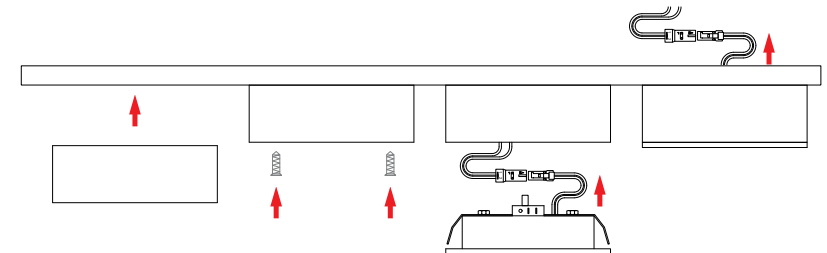

## Dimensions

For Recessed Installation  
Cut Out: Ø56

## Recessed Installation Diagram

## Surface Mounting Installation Diagram