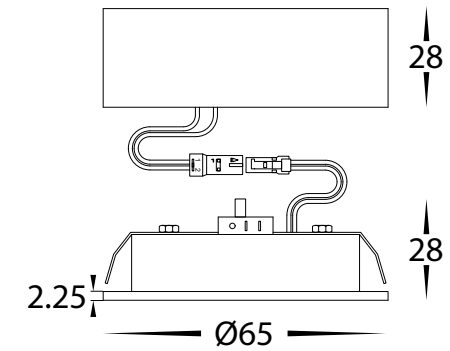

## Product Ordering

Image	Part Number	Colour Temp	Lumens	Input Voltage	Beam Angle	Included LED	Barcode
	HV8201T-BLK	3000k 4000k 5500k	120lm 130lm 125lm	12v DC	120°	Tri Colour 3w Built in LED	9350418033963
	HV8201T-GLD						9350418033970
	HV8201T-WHT						9350418033956

## Dimensions

For Recessed Installation  
Cut Out: Ø56