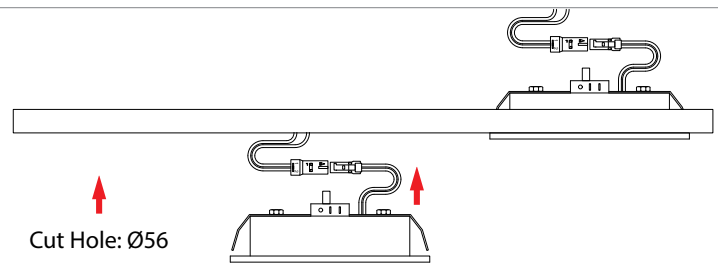

Recessed Installation Diagram

Surface Mounting Installation Diagram