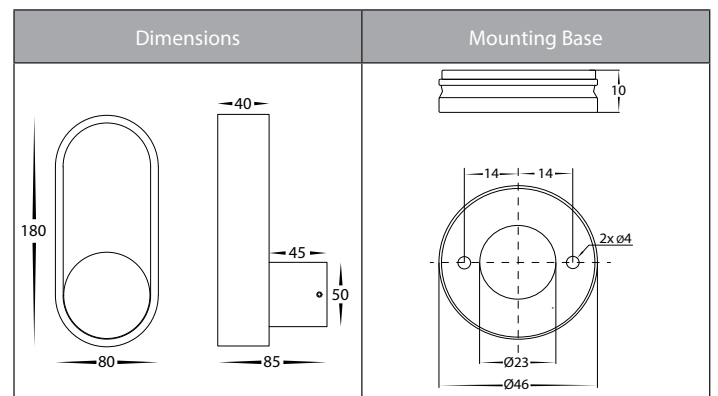

Optional Havit Compatible Accessories

Image	Part Number	Description
	HV9625	Triac Dimmer