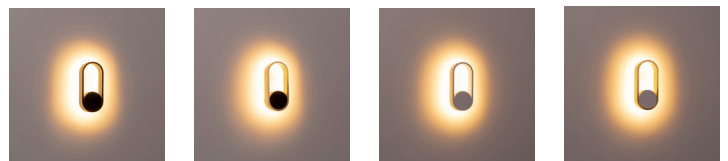

Ovale Indoor Wall Light

Product Specifications

| | |
|-------------------|--|
| Name | Ovale |
| Material | Aluminium |
| Colour | Black, Black + Brass, White, White + Brass |
| IP Rating | IP20 |
| IK Rating | IK05 |
| Installation Type | Wall - Surface Mounted |
| Lamp Base | Built in LED |
| Max Wattage | 7w |
| Protection Class | 1 (Earth Required) |
| Lamp Expectancy | >30,000hrs |
| Diffuser Type | Polycarbonate |
| CRI | CRI>80 |
| Dimmable | Yes - Triac |
| Warranty | 3 Years Replacement* |