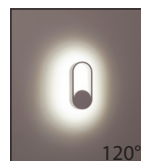

Ovale Indoor Wall Light

Product Specifications

| | |
|-------------------|--|
| Name | Ovale |
| Material | Aluminium |
| Colour | Black, Black + Brass, White, White + Brass |
| IP Rating | IP20 |
| IK Rating | IK05 |
| Installation Type | Wall - Surface Mounted |
| Lamp Base | Built in LED |
| Max Wattage | 7w |
| Protection Class | 1 (Earth Required) |
| Lamp Expectancy | >30,000hrs |
| Diffuser Type | Polycarbonate |
| CRI | CRI>80 |
| Dimmable | Yes - Triac |
| Warranty | 3 Years Replacement* |