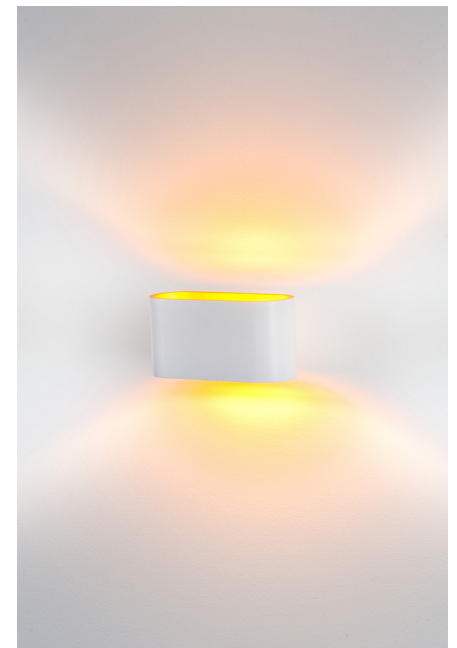

Concept Aluminium Uplighter Wall Lights

Product Specifications

Name	Concept
Material	Aluminium
Colour	White + Gold Insert and Black + Gold Insert
IP Rating	IP20
IK Rating	IK08
Installation Type	Wall - Surface Mounted
Lamp Base	G9
Max Wattage	25w
Protection Class	1 - Requires Earth
Lamp Expectancy	<30,000hrs
Diffuser Type	No Diffuser
CRI	CRI>80
Dimmable	No - Not with supplied globes
Warranty	3 Years Replacement*

HV8025 Dimensions	HV8025 Mounting Base

Product Ordering

Image	Part Number	Colour Temp	Lumens	Input Voltage	Beam Angle	Included LED	Barcode
	HV8028W-BLK	3000K	120lm	240v AC	120°	2w G9 LED	9350418005502
	HV8028C-BLK	5500K	130lm	240v AC	120°	2w G9 LED	9350418005496
	HV8028W-WHT	3000K	120lm	240v AC	120°	2w G9 LED	9350418005519
	HV8028C-WHT	5500K	130lm	240v AC	120°	2w G9 LED	9350418005526