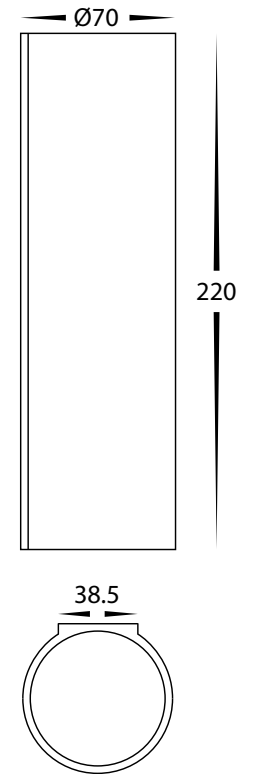

Valec Plaster

Up & Down Plaster Wall

Name	Valec
Material	Plaster
Colour	White (Can be Painted)
IP Rating	IP20
Colour Temp	<div style="display: flex; gap: 5px;"> <div style="width: 10px; height: 10px; background-color: #FFD700; border: 1px solid black;"></div> 3000k <div style="width: 10px; height: 10px; background-color: #ADD8E6; border: 1px solid black;"></div> 4000k <div style="width: 10px; height: 10px; background-color: #00CED1; border: 1px solid black;"></div> 5500k </div>
IK Rating	IK01
Installation Type	Surface Mounted - Wall
Diffuser Type	N/A
Lamp Base	2x GU10
Max Wattage	2x 35w
Protection Class	1 (Requires Earth)
Lamp Expectancy	<30,000hrs*
CRI	CRI 80+
SDCM	<6
UGR	<25
Dimmable	Yes - Triac
Warranty	3 Years Replacement*

Dimensions

Tri-Colour By Havit

3000K
 4000K
 5500K

Warranty
Terms & Conditions

Website

Product Ordering

Image	Part Number	Colour Temp	Lumens	Input Voltage	Beam Angle	Included LED	Barcode
	HV8021T	<div style="display: flex; gap: 5px;"> <div style="width: 10px; height: 10px; background-color: #FFD700; border: 1px solid black;"></div> 3000K <div style="width: 10px; height: 10px; background-color: #ADD8E6; border: 1px solid black;"></div> 4000K <div style="width: 10px; height: 10px; background-color: #00CED1; border: 1px solid black;"></div> 5500K </div>	2x 270lm 2x 285lm 2x 300lm	240v AC	120°	TRI Colour 2x 5w GU10 LED	9350418043238