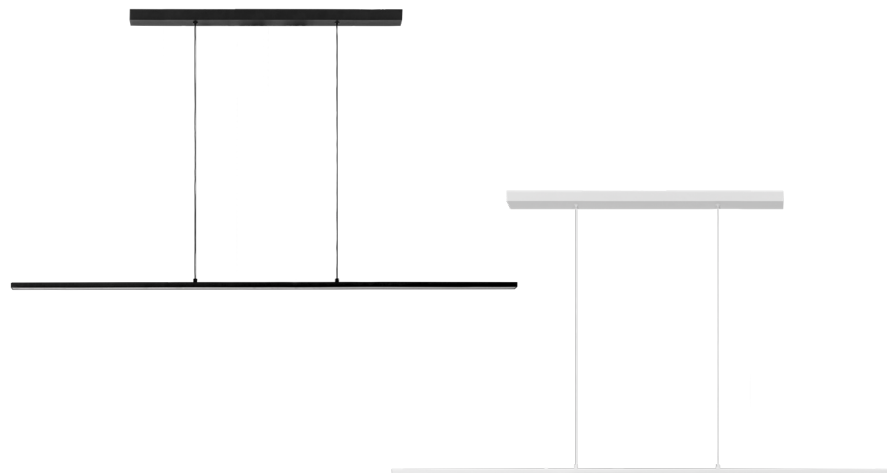

# Proline Slim 1600mm LED Pendants

<b>Name</b>	Proline
<b>Material</b>	Aluminium
<b>Colour</b>	Powder Coated Black or White
<b>IP Rating</b>	IP20
<b>Colour Temp</b>	<div style="display: flex; gap: 5px;"> <div style="width: 10px; height: 10px; background-color: #FFD700; border: 1px solid black;"></div> 3000k             <div style="width: 10px; height: 10px; background-color: #ADD8E6; border: 1px solid black;"></div> 4000k             <div style="width: 10px; height: 10px; background-color: #00CED1; border: 1px solid black;"></div> 5500k         </div>
<b>IK Rating</b>	IK05
<b>Cable Length</b>	3500mm Adjustable
<b>Installation Type</b>	Ceiling - Surface Mounted
<b>Diffuser Type</b>	Polycarbonate
<b>Lamp Base</b>	Built in LED
<b>Max Wattage</b>	50w LED
<b>Protection Class</b>	1 (Requires Earth)
<b>Lamp Expectancy</b>	<30,000hrs
<b>CRI</b>	CRI>80
<b>Dimmable</b>	Triac Dimmable
<b>Warranty</b>	3 Years Replacement

## Product Ordering

Image	Part Number	Colour Temp	Lumens	Input Voltage	Beam Angle	Included LED	Barcode
	<b>HV6006T-BLK</b>	3000k 4000k 5500k	3750lm 4080lm 4300lm	240V AC	120°	<b>TRI Colour</b> 50w Built in LED	9350418037350
	<b>HV6006T-WHT</b>						9350418037367

## Dimensions