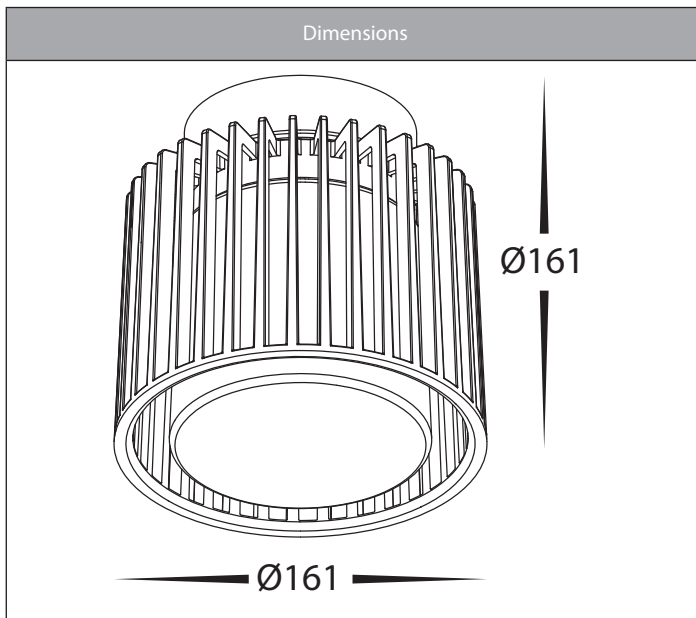

Lumo Aluminium Black Ceiling Light

Product Specifications

Name	Lumo
Material	Aluminium
Colour	Poly Powder Coated Black
IP Rating	IP54
Installation Type	Wall - Surface Mounted
Lamp Base	E27
Protection Class	240v = 1 (Requires Earth)
Max Wattage	9w
Lamp Expectancy	<30,000hrs
Diffuser Type	Clear Glass
CRI	CRI>80
Dimmable	Yes
IK Rating	IK04
Warranty	3 Years Replacement*

Product Ordering

Part Number	Colour Temp	Lumens	Input Voltage	Beam Angle	Included LED	Barcode
HV5894W-BLK	2700k	700lm	240v AC	180°	1x 9w Filament LED E27 Globe	9350418038302

*Items ordered after 01-01-2022