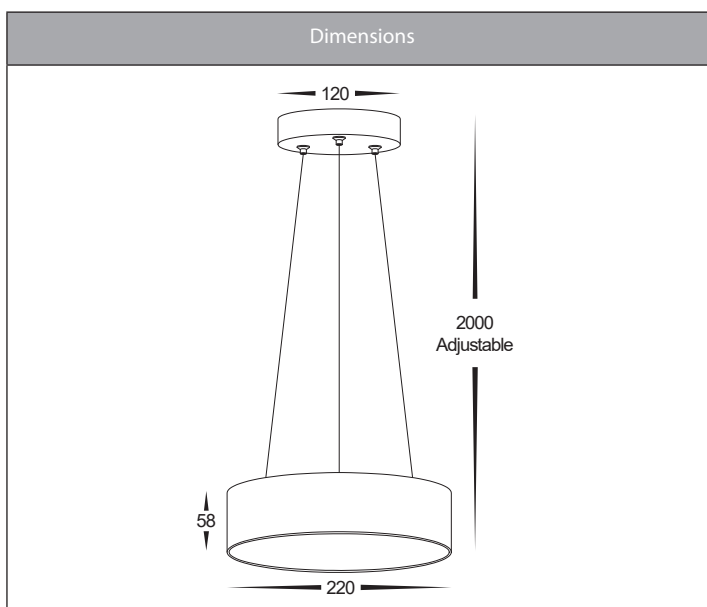

Nella Aluminium LED Pendant Lights

Product Specifications

Name	Nella
Material	Aluminium
Colour	White or Black
Cable Length	2000mm (Adjustable)
IP Rating	IP20
IK Rating	IK08
Installation Type	Ceiling - Surface Mounted
Lamp Base	Built in LED
Max Wattage	20w
Protection Class	1 (Earth Required)
Lamp Expectancy	<30,000hrs
Diffuser Type	Opal Polycarbonate
CRI	CRI>80
Dimmable	Yes - Triac Dimming
Warranty	3 Years Replacement*

Optional Havit Compatible Accessories

Image	Part Number	Description
	HV9625	LED Dimmer - 300w Max

Product Ordering

Image	Part Number	Colour Temp	Lumens	Input Voltage	Beam Angle	Included LED	Barcode
	HV5892T-BLK-PDT	3000k 4000k 5000k	1210lm 1345lm 1250lm	240v AC	120°	TRI Colour 20w Built in LED	9350418005373
	HV5892T-WHT-PDT	3000k 4000k 5000k	1210lm 1345lm 1250lm	240v AC	120°	TRI Colour 20w Built in LED	9350418005380