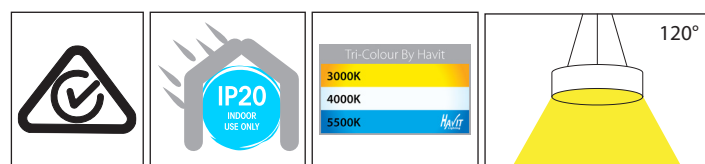

Nella Aluminium LED Pendant Lights

Product Specifications

Name	Nella
Material	Aluminium
Colour	White or Black
Cable Length	2000mm (Adjustable)
IP Rating	IP20
IK Rating	IK08
Installation Type	Ceiling - Surface Mounted
Lamp Base	Built in LED
Max Wattage	20w
Protection Class	1 (Earth Required)
Lamp Expectancy	<30,000hrs
Diffuser Type	Opal Polycarbonate
CRI	CRI>80
Dimmable	Yes - Triac Dimming
Warranty	3 Years Replacement*